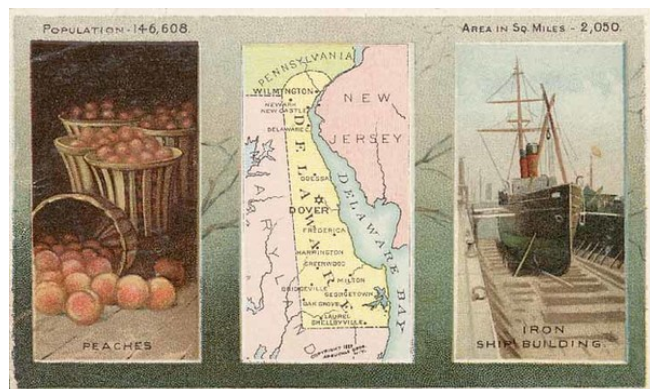

Barry Lawrence Ruderman Antique Maps Inc.

7407 La Jolla Boulevard
La Jolla, CA 92037

www.raremaps.com

(858) 551-8500
blr@raremaps.com

Delaware

Stock#: 5444
Map Maker: Arbuckle Brothers Coffee Co.
Date: 1889
Place: New York
Color: Color
Condition: VG
Size: 5 x 3 inches
Price: \$30.00

Description:

Decorative and unusual trading card map from this famous series. Map is surrounded by decorative vignette, showing Iron Ship Building and Peaches. Includes population statistics.

Detailed Condition: