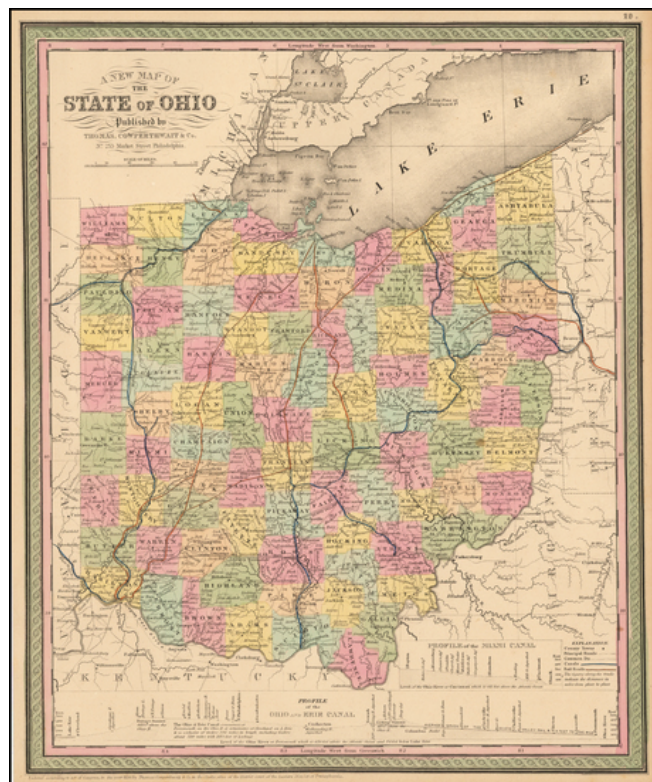

Barry Lawrence Ruderman Antique Maps Inc.

7407 La Jolla Boulevard
La Jolla, CA 92037

www.raremaps.com

(858) 551-8500
blr@raremaps.com

A New Map Of The State of Ohio . . .

Stock#: 54428
Map Maker: Thomas, Cowperthwait & Co.
Date: 1852
Place: Philadelphia
Color: Color
Condition: VG+
Size: 13 x 16 inches
Price: \$95.00

Description:

Detailed and interesting map, hand colored by county and showing towns, rivers, lakes, railroads, roads, distances, forts, etc.

Profile of Miami, Ohio and Erie Canals shown.

Detailed Condition: