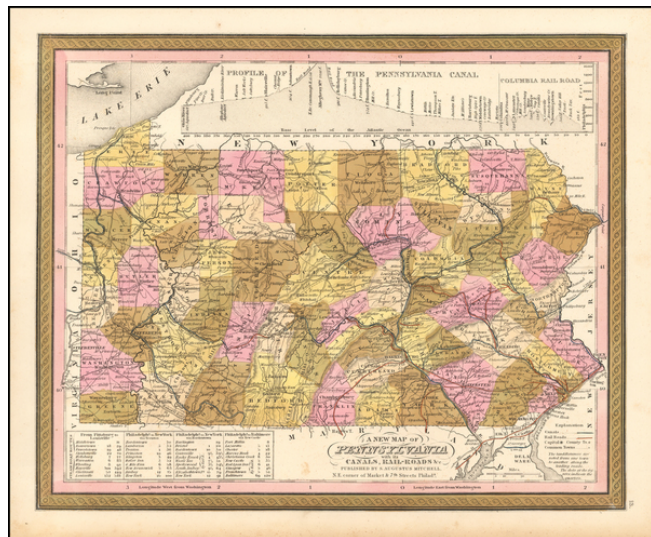

Barry Lawrence Ruderman Antique Maps Inc.

7407 La Jolla Boulevard
La Jolla, CA 92037

www.raremaps.com

(858) 551-8500
blr@raremaps.com

A New Map of Pennsylvania with Its Canals, Rail-Roads &c

Stock#: 54346
Map Maker: Mitchell
Date: 1850
Place: Philadelphia
Color: Hand Colored
Condition: VG+
Size: 15 x 12 inches
Price: SOLD

Description:

Nice example of Mitchell's map of Pennsylvania, hand colored by counties, with a profile view of the Pennsylvania Canal.

The map includes Steamboat Routes. Shows towns, counties, roads, canals, railroads and distances.