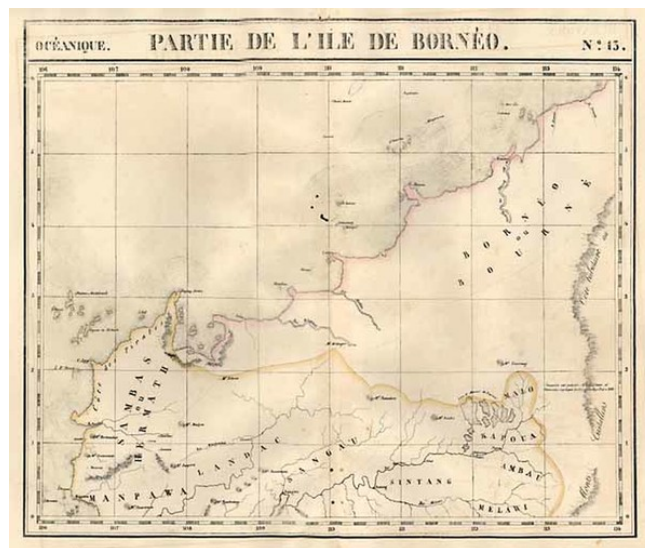

## Partie De L'ile De Borneo Oceanique No. 13

**Stock#:** 5434  
**Map Maker:** Vandermaelen  
**Date:** 1825  
**Place:** Brussels  
**Color:** Hand Colored  
**Condition:** VG  
**Size:** 20 x 18 inches  
**Price:** SOLD

### Description:

Highly detailed map of a portion of Borneo, primarily the Northern part of the Island. Nice detail, especially for the period. A few minor wormholes, but no loss of image to the map. A good example of this early and highly detailed regional map. From Vandermaelen's remarkable 6 volume atlas, which if combined as globe gores forms an immense globe. Vandermaelen accomplished the first atlas mapping of the world on a uniform scale.