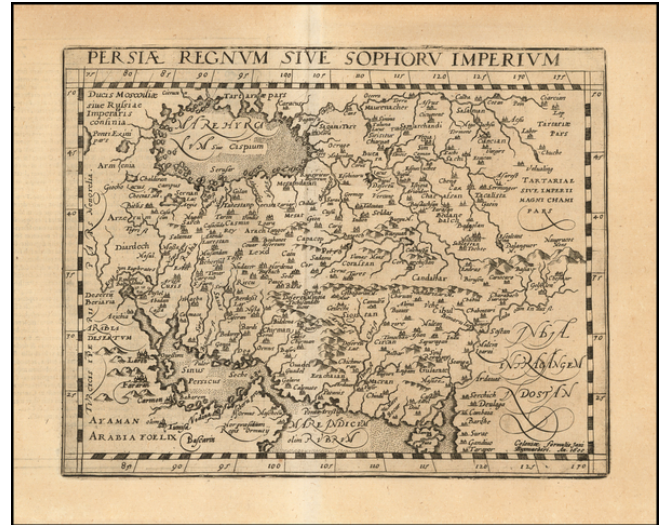

## Persiae Regnum Sive Sophoru Imperium

**Stock#:** 54325  
**Map Maker:** Quad / Bussemachaer  
**Date:** 1600  
**Place:** Cologne  
**Color:** Hand Colored  
**Condition:** VG+  
**Size:** 10.5 x 8 inches  
**Price:** SOLD

### Description:

Detailed early map of Persia, including the Caspian Sea, parts of Arabia and Northwestern India, from this scarce 16th Century mapmaker.

The map is based upon Gastaldi's modern map of Persia, as copied by Ortelius.