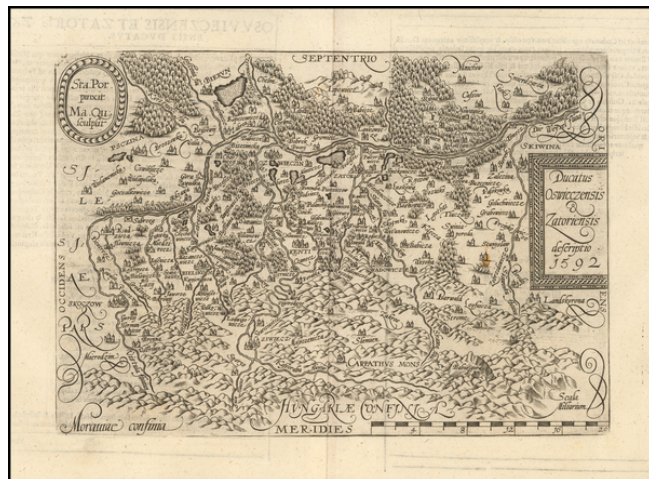

Barry Lawrence Ruderman Antique Maps Inc.

7407 La Jolla Boulevard
La Jolla, CA 92037

www.raremaps.com

(858) 551-8500
blr@raremaps.com

Ducatus Oswieczensis & Zatoriensis descriptio 1592

Stock#: 54323
Map Maker: Quad
Date: 1592
Place: Cologne
Color: Uncolored
Condition: VG
Size: 10.5 x 7.5 inches
Price: \$475.00

Description:

Detailed map of Southern Poland and the from the Weysel River in the north to the Carpathian Mountains in the south, centered on Auschwitz.

Matthaus Quad was a German cartographer based in Cologne. The map appeared in several Geographical works published by Quad and Johann Bussemacher at the end of the 16th and beginning of the 17th century.