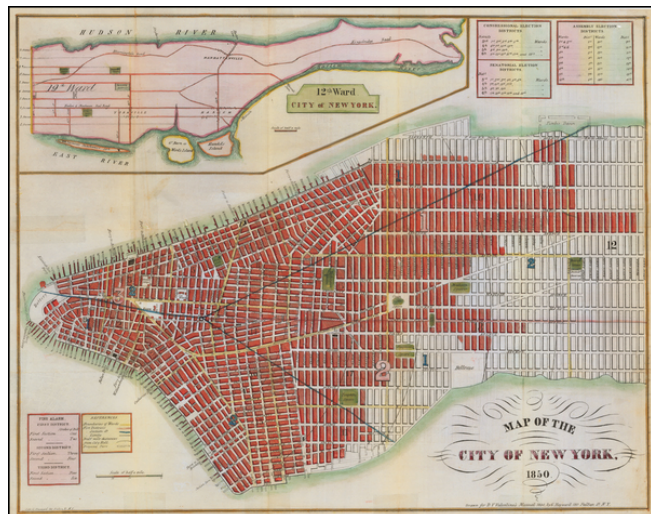

Barry Lawrence Ruderman Antique Maps Inc.

7407 La Jolla Boulevard
La Jolla, CA 92037

www.raremaps.com

(858) 551-8500
blr@raremaps.com

Map of the City of New York, 1850

Stock#: 54304
Map Maker: Valentine's Manual
Date: 1850 circa
Place: New York
Color: Hand Colored
Condition: VG+
Size: 14.5 x 18.5 inches
Price: SOLD

Description:

Detailed map of the south part of Manhattan.

Includes notes on the Fire Alarm Districts, Congression Districts, Senatorial Districts and Assembly Districts.

Shows public and private piers, streets, parks, and other details, with a larger plan of the 12th Ward (northern Manhattan) at the top.