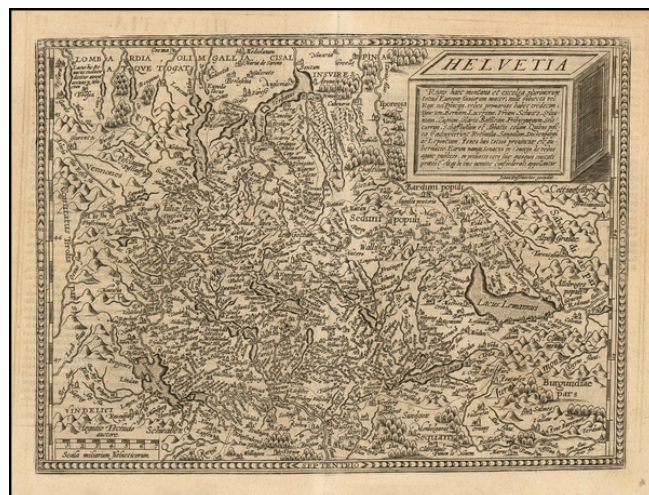

Barry Lawrence Ruderman Antique Maps Inc.

7407 La Jolla Boulevard
La Jolla, CA 92037

www.raremaps.com

(858) 551-8500
blr@raremaps.com

Helvetia

Stock#: 54285
Map Maker: Quad / Bussemachaer
Date: 1593 circa
Place: Cologne
Color: Uncolored
Condition: VG+
Size: 12 x 8.5 inches
Price: SOLD

Description:

Fine example of Johan Bussemacher's map of Switzerland.

One of the earliest obtainable separate maps of Switzerland.

Detailed Condition: