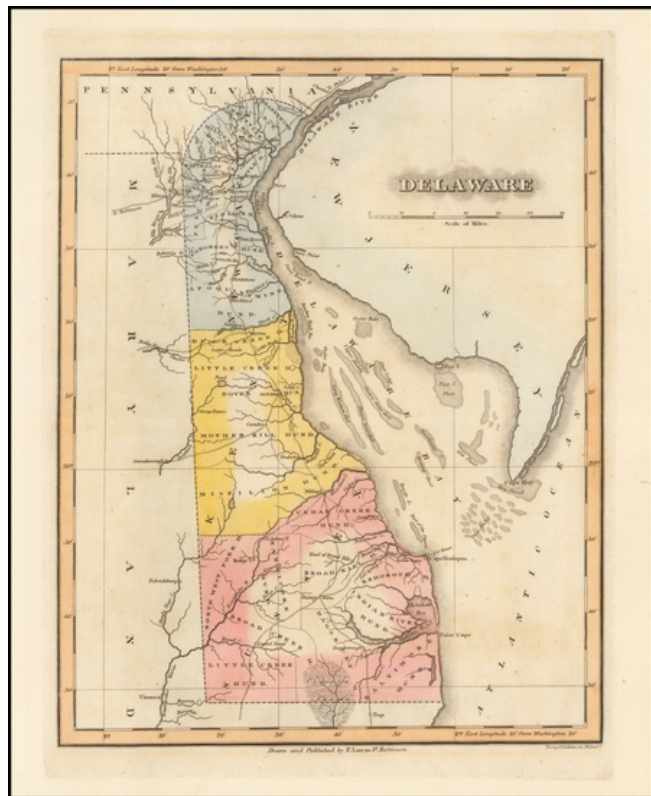

## Delaware

**Stock#:** 54253  
**Map Maker:** Lucas Jr.  
**Date:** 1823  
**Place:** Baltimore  
**Color:** Hand Colored  
**Condition:** VG+  
**Size:** 11 x 8.5 inches  
**Price:** \$ 395.00

### Description:

Rare map of Delaware, hand colored by counties and naming the various Hundreds.

Shows towns, roads, political boundaries, and other features. Interesting depiction of shoals, flats and beds in the Delaware Bay.

Striking example of Fielding Lucas' fine work, which distinguished him as the best publisher of the era. Lucas' maps are highly desirable and increasingly scarce. His maps are printed on a higher quality paper than contemporary maps by Carey & Lea and demonstrate a superior engraving quality and more attractive coloring style.