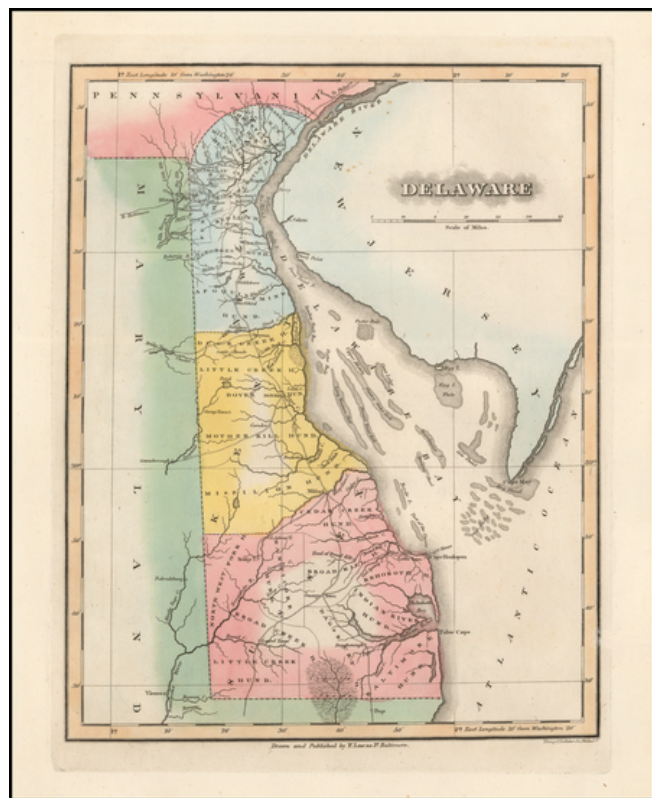

Barry Lawrence Ruderman Antique Maps Inc.

7407 La Jolla Boulevard
La Jolla, CA 92037

www.raremaps.com

(858) 551-8500
blr@raremaps.com

Delaware

Stock#: 54241
Map Maker: Lucas Jr.
Date: 1823
Place: Baltimore
Color: Hand Colored
Condition: VG+
Size: 11 x 8.5 inches
Price: \$345.00

Description:

Rare map of Delaware, hand colored by counties and naming the various Hundreds.

Shows towns, roads, political boundaries, and other features. Interesting depiction of shoals, flats and beds in the Delaware Bay.

Striking example of Fielding Lucas' fine work, which distinguished him as the best publisher of the era. Lucas' maps are highly desirable and increasingly scarce. His maps are printed on a higher quality paper than contemporary maps by Carey & Lea and demonstrate a superior engraving quality and more attractive coloring style.