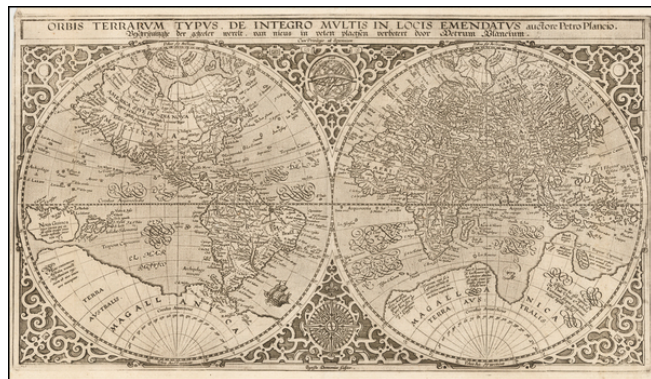

Stock#: 54230sh
Map Maker: Plancius / Van Deutecum
Date: 1590
Place: Amsterdam
Color: Uncolored
Condition: VG
Size: 20.5 x 11.5 inches
Price: SOLD

Description:

Rare First State of Plancius' 1590 World Map

Striking example of the rare first state of Petrus Plancius's double hemisphere map of the World, engraved by Baptista Van Deutecum in Amsterdam in 1590.

As noted by Shirley, this is "one of [Plancius's] earliest productions," and is based upon Rumold Mercator's world map of 1587, but with corrections in South America and the inclusion of the Solomon Islands, derived from Ortelius. In addition to these changes, Plancius adds information derived from the latest Portuguese information regarding the west coast of America and the west coast of Asia. The depiction of Japan as one of three large islands is also unusual.

The depiction of the Arctic is consistent with Mercator's world map, as is the massive unknown southern continent, which includes references to Beach and other Marco Polo era names.

While at first glance, the map looks similar to Mercator's map of 1587, the two are easily distinguished from one another, including the Van Deutecum signature at the bottom of the map, the decorative flourish in the top right corner of the title and the variation in the titles (Mercator's map is entitled "*Orbis Terrare Compendiosa Descriptio . . .*"). The map is also considerably rarer than Mercator's map. Shirley notes that "most of the maps prepared by Plancius are uncommon, if not rare, as they are not reprinted in standard atlas form."

Plancius's map first appeared in 1590, with Plancius' name in the title. Later editions appear in 1612 and 1621. The present example is Shirley's State 1, with Plancius's name in the title.

Detailed Condition: