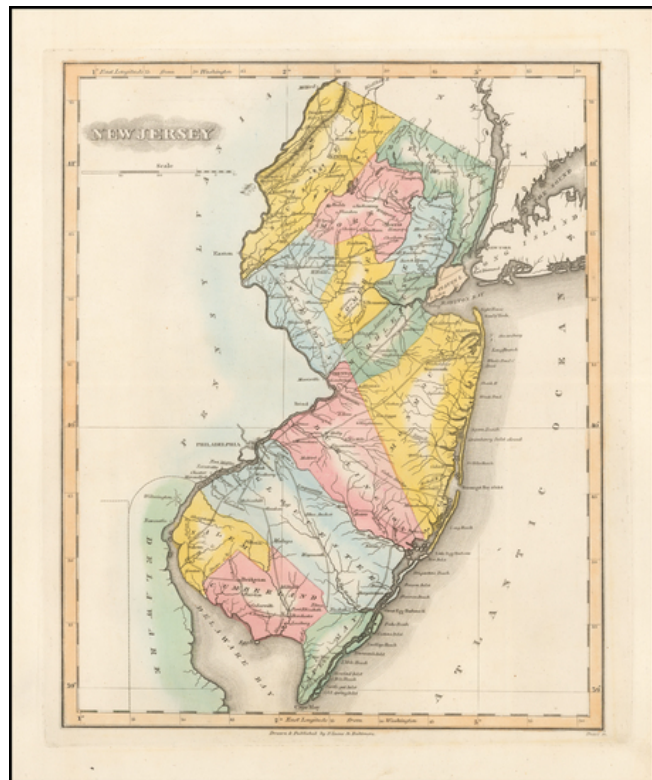

Barry Lawrence Ruderman Antique Maps Inc.

7407 La Jolla Boulevard
La Jolla, CA 92037

www.raremaps.com

(858) 551-8500
blr@raremaps.com

New Jersey

Stock#: 54216
Map Maker: Lucas Jr.
Date: 1823
Place: Baltimore
Color: Hand Colored
Condition: VG+
Size: 11 x 9 inches
Price: \$475.00

Description:

Nice example of Fielding Lucas' rare map of New Jersey, hand colored by counties.

Shows towns, roads, rivers, lakes, islands, etc. One of the rarest atlas maps of the early 19th Century and one of the first finely engraved American printed maps of New Jersey.