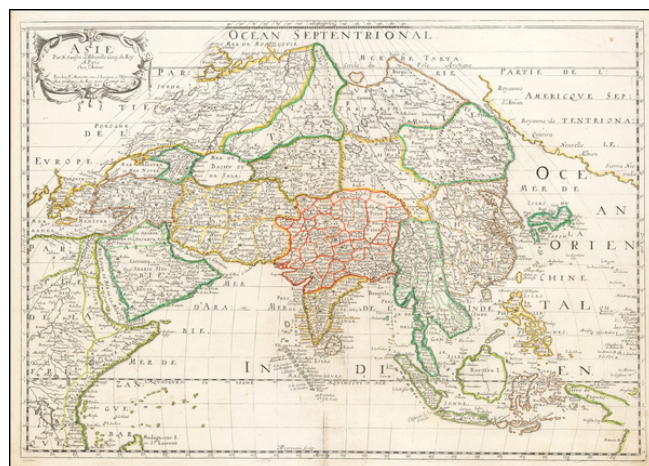

## Asie . . . 1650 [with unusual depiction of the West Coast of North America and the Island of Corey]

**Stock#:** 54215  
**Map Maker:** Sanson  
**Date:** 1650  
**Place:** Paris  
**Color:** Hand Colored  
**Condition:** VG  
**Size:** 22 x 15.5 inches  
**Price:** \$875.00

### Description:

Influential map of Asia by Nicolas Sanson, mapmaker to the King of France and the most influential mapmaker of the mid-17th Century.

The map includes several unusual features. Korea is shown as an island (Corey). The configuration of the Philippines is unusual. Lastly, Sanson shows a narrow Straits of Anian and the Kingdoms of Anian, Quivira, and Nouvelle Albion, along with the Sierra Nevada, all along the Northwest Coast of America. This feature is of particular note, in that it differs from Sanson's 1650 map of North America, which omits any northwestern coastline and also does not identify the location of the Sierra Nevada.

Nicolas Sanson was perhaps the most influential map maker of the mid-17th Century. His maps were copied, both in France and abroad, for much of the rest of the 17th and early 18th centuries, including by such mapmakers as Richard Blome, Giovanni Rossi, and others.