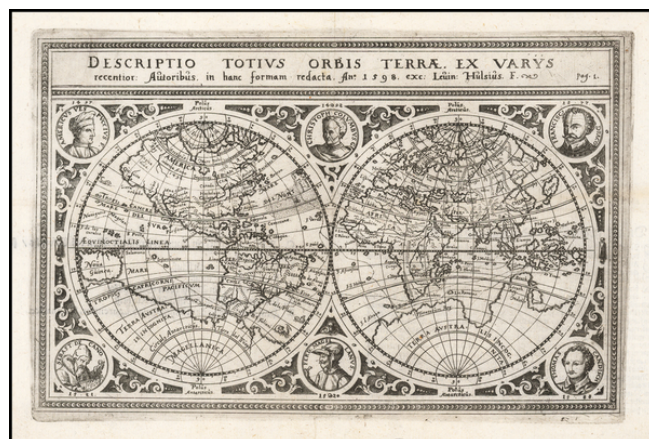

Barry Lawrence Ruderman Antique Maps Inc.

7407 La Jolla Boulevard
La Jolla, CA 92037

www.raremaps.com

(858) 551-8500
blr@raremaps.com

Descriptio Totius Orbis Terrae. Ex Varys recentior: Autoribus in hanc formam redacta Ano. 1598 . . .

Stock#: 54214
Map Maker: Hulsius
Date: 1598
Place: Nuremberg
Color: Uncolored
Condition: VG+
Size: 10 x 6.5 inches
Price: SOLD

Description:

Nice example of this scarce double hemisphere map of the World, published Levinus Hulsius in 1598.

The map is based upon Mercator's world map and displays portraits of six navigators - Vespucci, Columbus, Drake, Cavendish, Magellan and Del Cano.

The track of Magellan's circumnavigation is marked on the map which also notes some of Drake's discoveries, such as Anglia Nova in western America. Large southern continent.