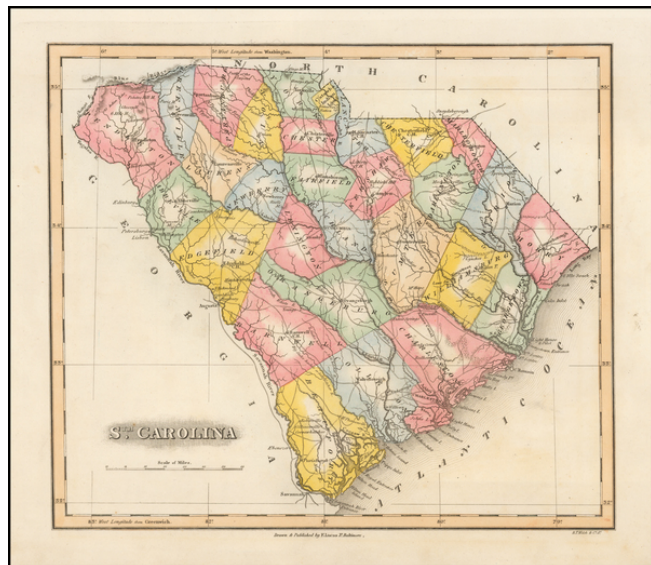

Barry Lawrence Ruderman Antique Maps Inc.

7407 La Jolla Boulevard
La Jolla, CA 92037

www.raremaps.com

(858) 551-8500
blr@raremaps.com

Sth. Carolina

Stock#: 54169
Map Maker: Lucas Jr.
Date: 1823
Place: Baltimore
Color: Hand Colored
Condition: VG+
Size: 12 x 10 inches
Price: \$695.00

Description:

Striking example of Fielding Lucas' finely executed map of South Carolina.

Lucas's maps were typically printed on a higher quality paper than contemporary maps by Carey & Lea and demonstrate a superior engraving quality and more attractive coloring style.

The state is hand colored by counties, showing towns, rivers, roads, forts and other places of interest.

Lucas' maps are highly desirable and increasingly rare on the market.

Detailed Condition: