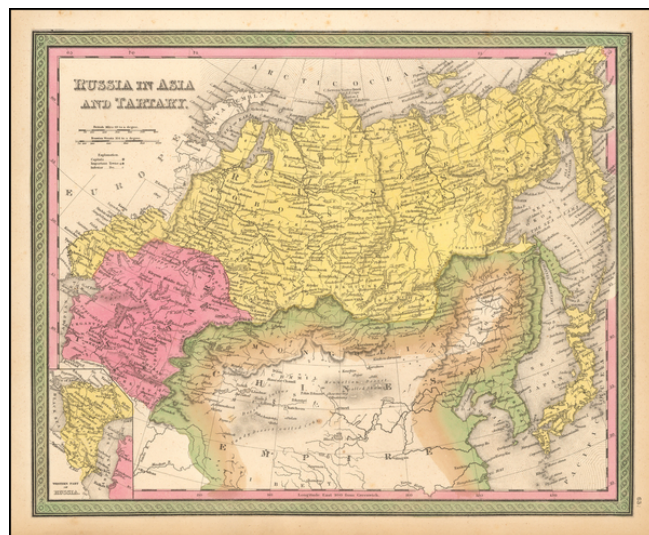

Barry Lawrence Ruderman Antique Maps Inc.

7407 La Jolla Boulevard
La Jolla, CA 92037

www.raremaps.com

(858) 551-8500
blr@raremaps.com

Russia in Asia and Tartary

Stock#: 54158
Map Maker: Mitchell
Date: 1847
Place: Philadelphia
Color: Hand Colored
Condition: VG+
Size: 15 x 12.5 inches
Price: SOLD

Description:

Detailed map of Russia, Tartaria and China, extending to Corea and Japan. Decorative border. An excellent map from the leading American mapmaker of the mid-19th Century.

Detailed Condition: