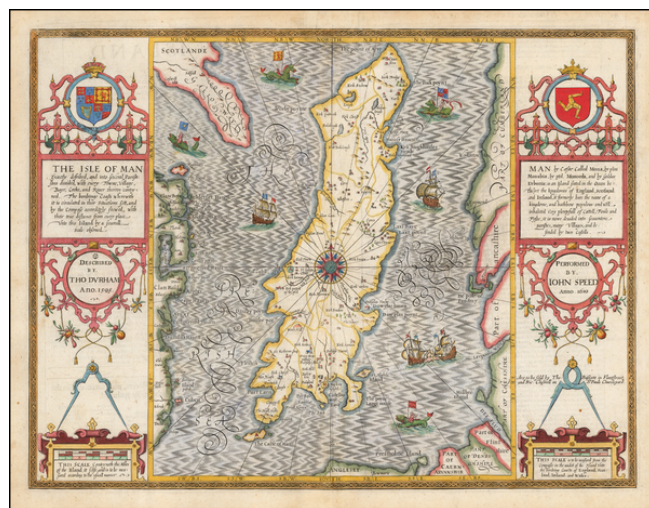

Barry Lawrence Ruderman Antique Maps Inc.

7407 La Jolla Boulevard
La Jolla, CA 92037

www.raremaps.com

(858) 551-8500
blr@raremaps.com

Isle of Man Exactly described, and the several Parish:shes divided, with every Towne, Village, Bay, Creke, and River therein conteyned . . . 1595

Stock#: 54126mp2
Map Maker: Speed
Date: 1676
Place: London
Color: Hand Colored
Condition: VG
Size: 20 x 15 inches
Price: \$975.00

Description:

Decorative map of the Ise of Man, with four decorative cartouches, numerous ships in a fully stippled sea with monsters being ridden by figures holding flags.

Very decorative compass rose in the center of the island with rhumb lines radiating outward and lovely scroll lettering in sea.

This map is drawn from Durham's earlier map of 1595, as mentioned by Speed on the plate.