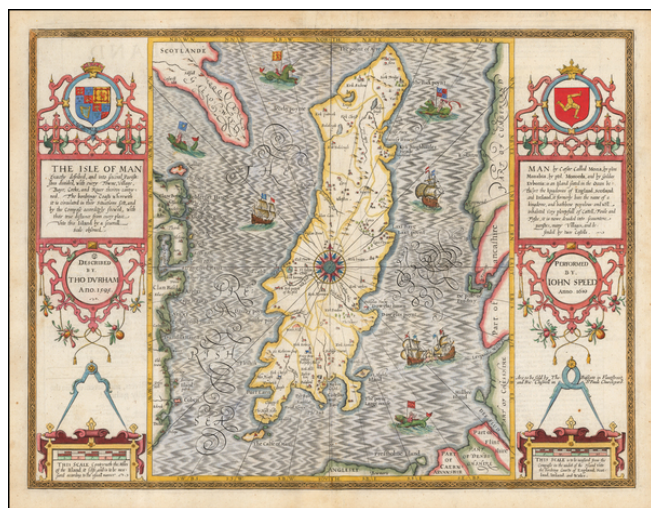

Barry Lawrence Ruderman Antique Maps Inc.

7407 La Jolla Boulevard
La Jolla, CA 92037

www.raremaps.com

(858) 551-8500
blr@raremaps.com

Isle of Man Exactly described, and the several Parish:shes divided, with every Towne, Village, Bay, Creke, and River therein conteyned . . . 1595

Stock#: 54126mp2
Map Maker: Speed
Date: 1676
Place: London
Color: Hand Colored
Condition: VG
Size: 20 x 15 inches
Price: \$ 875.00

Description:

Decorative map of the Isle of Man, with four decorative cartouches, numerous ships in a fully stippled sea with monsters being ridden by figures holding flags.

Very decorative compass rose in the center of the island with rhumb lines radiating outward and lovely scroll lettering in sea.

This map is drawn from Durham's earlier map of 1595, as mentioned by Speed on the plate.