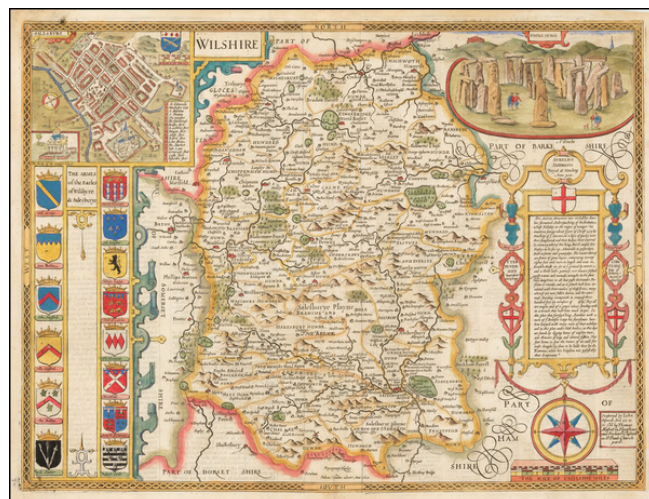

Barry Lawrence Ruderman Antique Maps Inc.

7407 La Jolla Boulevard
La Jolla, CA 92037

www.raremaps.com

(858) 551-8500
blr@raremaps.com

Wilshire

Stock#: 54089mp2
Map Maker: Speed
Date: 1676
Place: London
Color: Hand Colored
Condition: VG
Size: 20 x 14.75 inches
Price: \$1,100.00

Description:

Decorative map of Wilshire, from an early edition of Speed's *Theatre of Great Britain*.

Includes a view of Stone Henge, a plan of Salisbury, and a number of coats of arms.

Detailed Condition: