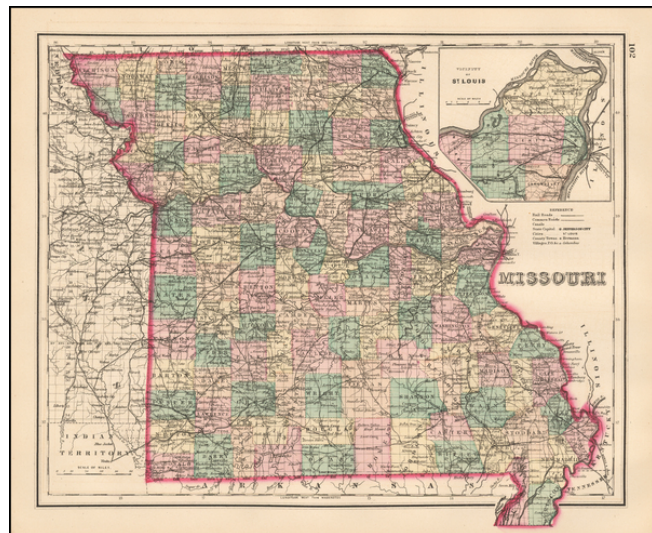

## Missouri

**Stock#:** 54042  
**Map Maker:** Gray  
**Date:** 1875  
**Place:** Philadelphia  
**Color:** Color  
**Condition:** VG+  
**Size:** 26.5 x 16 inches  
**Price:** \$75.00

### Description:

Highly detailed map of Missouri, colored by counties and showing towns, roads, railroads, Post Offices, etc. Inset of the Plan of Vicinity of St. Louis.