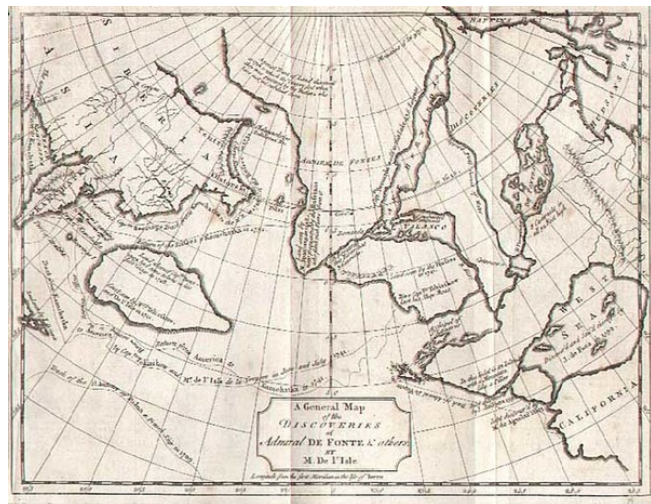

Stock#: 5402
Map Maker: Gentleman's Magazine
Date: 1754
Place: London
Color: Uncolored
Condition: VG
Size: 10 x 7.5 inches
Price: SOLD

Description:

One of the earliest maps illustrating the Sea of the West and the various other cartographical misconceptions associated with De Fonte. Includes tracks and notes from the voyages of Bernarda, Tchirikow, de Aguilar, de Fuca, Behring, and various discoveries and dates referenced only as Russian. An essential map for Northwest Passage and Mer de l'Oest collections. Jolly Gent-88; Falk 1754-1.