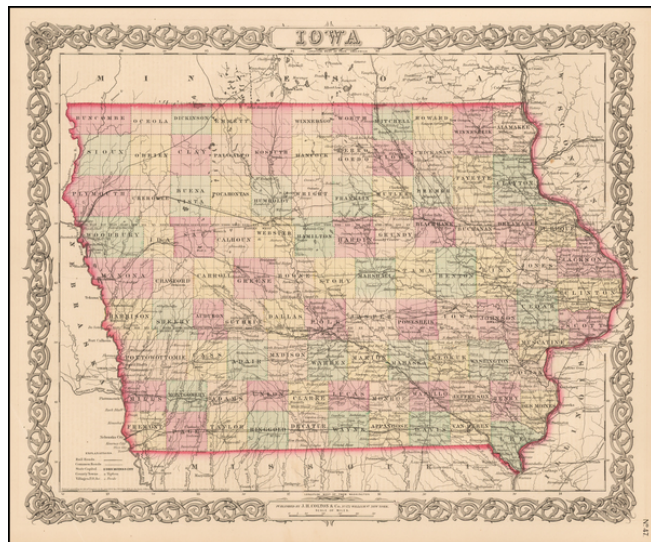

Barry Lawrence Ruderman Antique Maps Inc.

7407 La Jolla Boulevard
La Jolla, CA 92037

www.raremaps.com

(858) 551-8500
blr@raremaps.com

Iowa

Stock#: 53998
Map Maker: Colton
Date: 1859
Place: New York
Color: Hand Colored
Condition: VG+
Size: 15.5 x 13 inches
Price: \$ 125.00

Description:

Attractive and detailed early map of Iowa with an ornate border. The map is hand colored by counties and shows cities, towns, railroads, rivers, and lakes. From an early edition of JH Colton's Atlas. Wide margins.

JH Colton was one of the pre-eminent American map publishing firms in the mid-19th Century.

Detailed Condition: