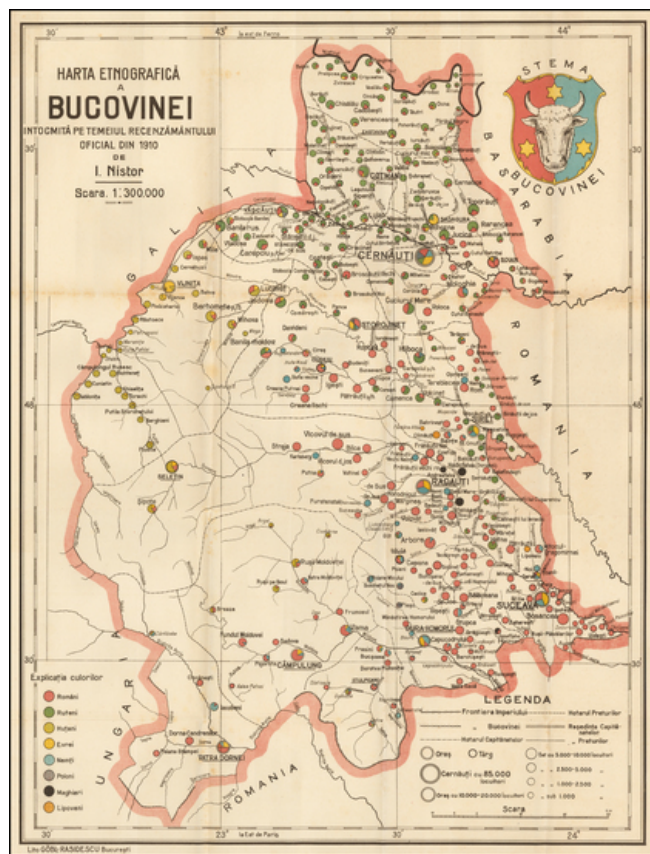

## Harta Etnografica a Bucovinei Intocmita Pe Temeiul Recenzamantului Oficial Din 1910 De I. Nistor

**Stock#:** 53990  
**Map Maker:** Gobl-Rasidescu  
**Date:** 1910  
**Place:** Bucarest  
**Color:** Color  
**Condition:** VG+  
**Size:** 23 x 17.5 inches  
**Price:** \$245.00

### Description:

Detailed Ethnographic map of Bucovina, identifying the ethnic make up of the cities and towns in the region.

An explanation of the color coding is shown at the left, including 8 different ethnic groups, including:

- Roma
- Ruthenians (Eastern Slavic people)
- Hutani
- Hebrew
- Germans
- Poles
- Hungarians

**Barry Lawrence Ruderman  
Antique Maps Inc.**

7407 La Jolla Boulevard  
La Jolla, CA 92037

[www.raremaps.com](http://www.raremaps.com)