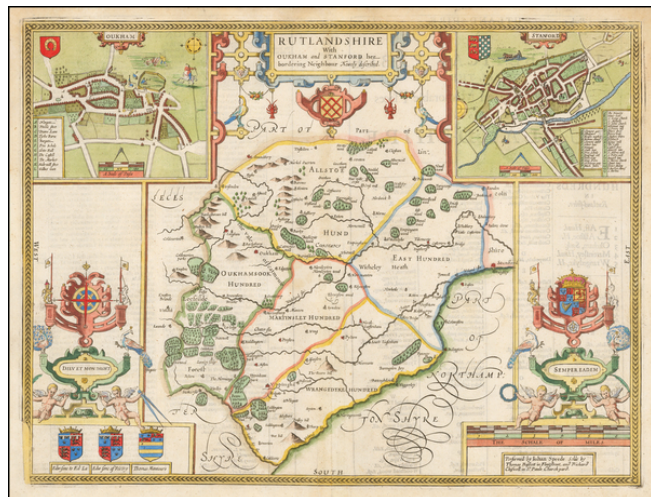

Barry Lawrence Ruderman Antique Maps Inc.

7407 La Jolla Boulevard
La Jolla, CA 92037

www.raremaps.com

(858) 551-8500
blr@raremaps.com

Rutlandshire With Oukham and Stanford her bordering Neighbour Newly described

Stock#: 53979mp2
Map Maker: Speed
Date: 1676
Place: London
Color: Hand Colored
Condition: VG
Size: 20 x 15 inches
Price: \$495.00

Description:

Attractive full color example of Speed's map of the county of Rutland, from the 1676 edition of Speed's *Theatre of Great Britain*.

Includes multiple coats of arms and a large inset plan of the town of Stanford (Stamford) and Oukham (Oakham).

British historian John Speed is perhaps the most famous English mapmaker of the seventeenth century. His reputation rests on two great books: *The Theatre of the Empire of Great Britain*, produced initially in 1611-1612 and *A Prospect of the Most Famous Parts of the World*, published in 1627, the first general atlas of the world to be created in England.