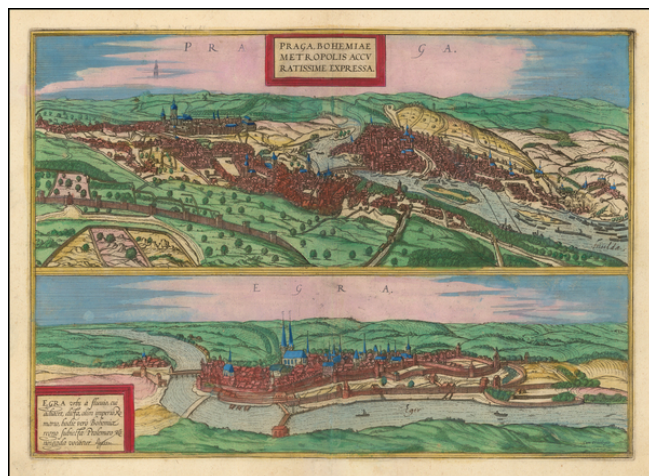

Barry Lawrence Ruderman Antique Maps Inc.

7407 La Jolla Boulevard
La Jolla, CA 92037

www.raremaps.com

(858) 551-8500
blr@raremaps.com

Praga, Bohemiae Metropolis Accuratissime Expressa [with] Egra urbs a Flumio . . .

Stock#: 53971
Map Maker: Braun & Hogenberg
Date: 1572
Place: Cologne
Color: Hand Colored
Condition: VG
Size: 18.5 x 13.5 inches
Price: \$750.00

Description:

Finely colored example of this striking view of Prague and of Egra, from Braun & Hogenberg's *Civitas Orbis Terrarum*..

Prague is shown dissected by the River, including three bridges and various watercraft in the river. One of the earliest and most decorative views of Prague.

Detailed Condition:

Minor repair at centerfold.