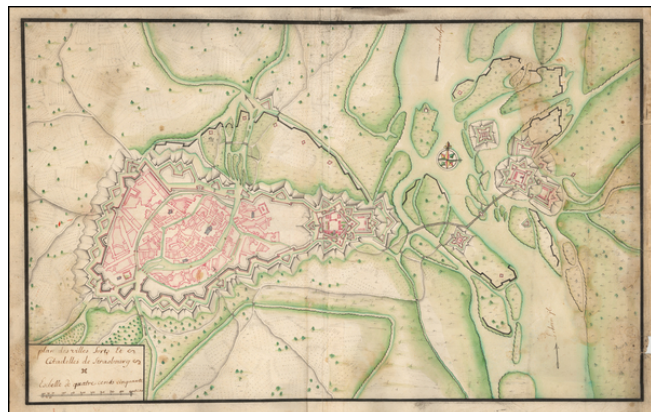

**Stock#:** 53946ts  
**Map Maker:** Anonymous  
**Date:** 1700 circa  
**Place:** n.p.  
**Color:** Pen & Ink with Wash Color  
**Condition:** VG  
**Size:** 21.5 x 13 inches  
**Price:** \$750.00

**Description:**

Manuscript Plan of Strasbourg and Environs, including the fortifications at Kehl.

Detailed hand drawn plan of Strasbourg, focusing on its fortifications in the Vauban style.

**Detailed Condition:**

Minor loss of margin at lower right.