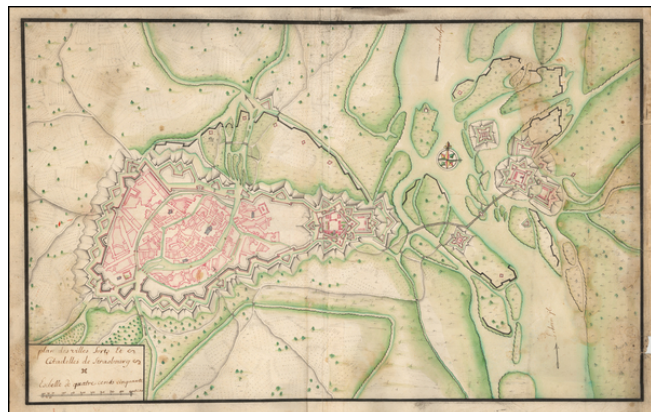

Stock#: 53946ts
Map Maker: Anonymous
Date: 1700 circa
Place: n.p.
Color: Pen & Ink with Wash Color
Condition: VG
Size: 21.5 x 13 inches
Price: \$750.00

Description:

Manuscript Plan of Strasbourg and Environs, including the fortifications at Kehl.

Detailed hand drawn plan of Strasbourg, focusing on its fortifications in the Vauban style.

Detailed Condition:

Minor loss of margin at lower right.