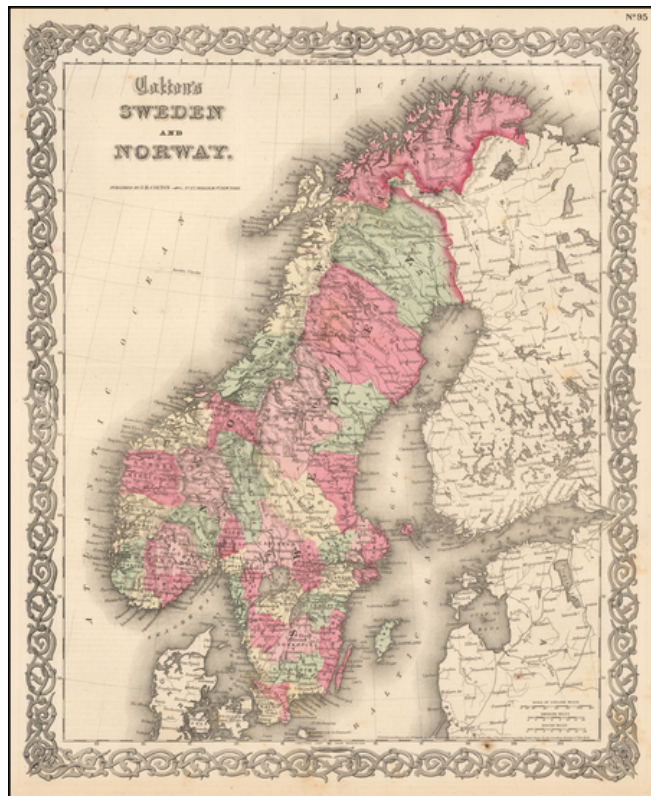

Barry Lawrence Ruderman Antique Maps Inc.

7407 La Jolla Boulevard
La Jolla, CA 92037

www.raremaps.com

(858) 551-8500
blr@raremaps.com

Colton's Sweden and Norway

Stock#: 53940
Map Maker: Colton
Date: 1865
Place: New York
Color: Hand Colored
Condition: VG+
Size: 15 x 13 inches
Price: \$55.00

Description:

Detailed map of Sweden and Norway, hand colored by provinces. Shows towns, roads, rivers, mountains, lakes, islands, etc. Decorative border. A terrific regional map, from JH Colton, one of the most prolific American mapmakers of the mid-19th Century. Marvelous vibrant colors.