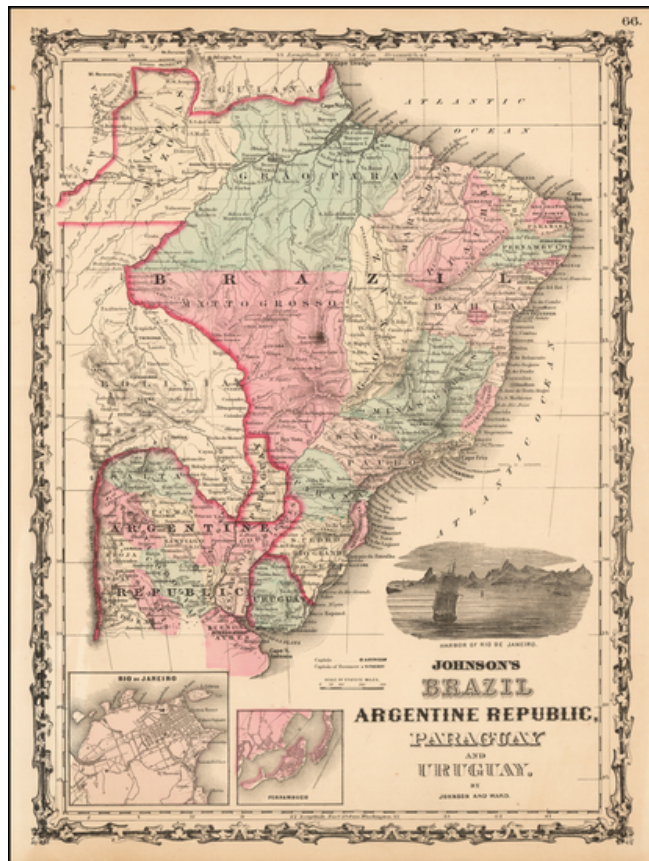

## Johnson's Brazil, Argentine Republic, Paraguay and Uruguay

**Stock#:** 53920  
**Map Maker:** Ward & Johnson  
**Date:** 1862  
**Place:** New York  
**Color:** Hand Colored  
**Condition:** VG+  
**Size:** 12 x 16.5 inches  
**Price:** \$ 55.00

### Description:

Attractive regional map, colored by provinces and showing towns, mountains, rivers, bays, etc.

Large vignette of the harbor of Rio De Janeiro and insets of Rio and Pernambuco.