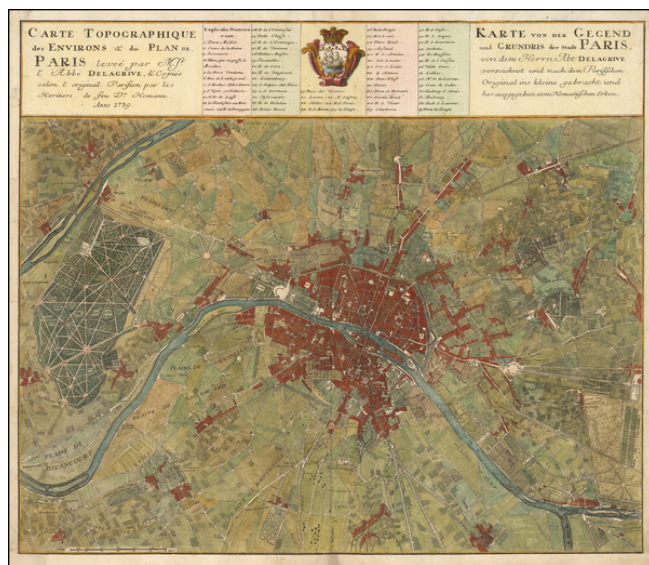

Barry Lawrence Ruderman Antique Maps Inc.

7407 La Jolla Boulevard
La Jolla, CA 92037

www.raremaps.com

(858) 551-8500
blr@raremaps.com

Carte Topographique des Environs & du Plan de Paris levee par Mr. l'Abbe Delarive . . . 1739

Stock#: 53905
Map Maker: Homann Heirs
Date: 1739
Place: Nuremberg
Color: Hand Colored
Condition: VG+
Size: 24 x 20 inches
Price: SOLD

Description:

Scarce Homann Heirs plan of Paris, based upon an earlier map by Delagrive.

Includes a key showing 63 key places. A very unusual and highly detailed plan.

Detailed Condition: