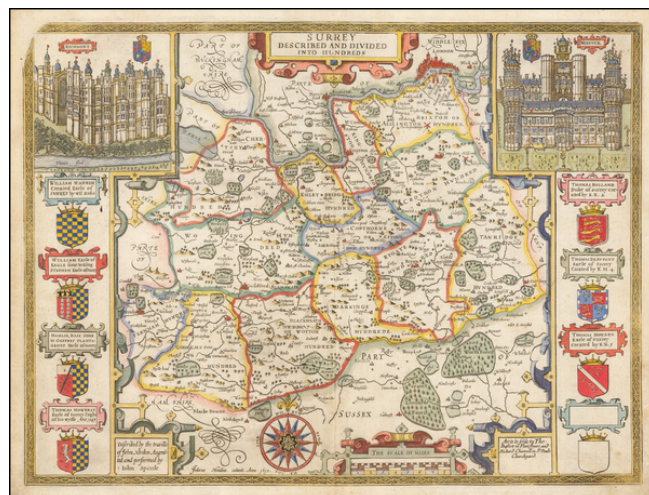

Barry Lawrence Ruderman Antique Maps Inc.

7407 La Jolla Boulevard
La Jolla, CA 92037

www.raremaps.com

(858) 551-8500
blr@raremaps.com

Surrey Described and Divided Into Hundreds

Stock#: 53882mp2
Map Maker: Speed
Date: 1676
Place: London
Color: Hand Colored
Condition: VG
Size: 20 x 15 inches
Price: \$ 975.00

Description:

1676 edition of Speed's map of Surrey, from Speed's *Theatre of Great Britain*, published in 1611 (with credit to John Sudbury and George Humble).

Includes elaborate views of Richmond and Nonsuch and 7 coats of arms.

London appears on the Thames, just to the left of Nonsuch castle.

Detailed Condition: