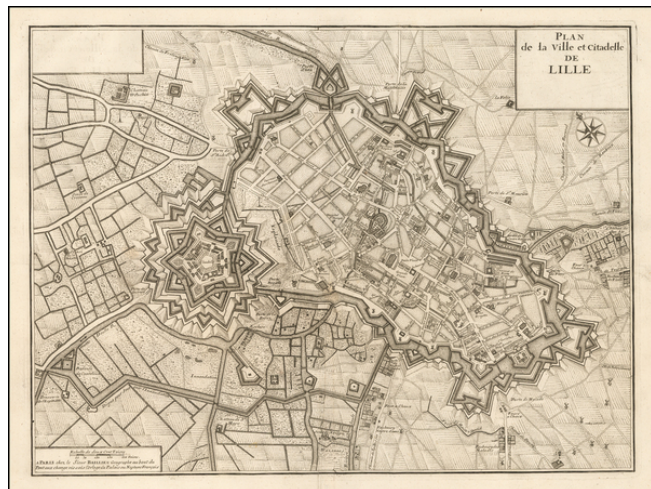

Barry Lawrence Ruderman Antique Maps Inc.

7407 La Jolla Boulevard
La Jolla, CA 92037

www.raremaps.com

(858) 551-8500
blr@raremaps.com

Plan De La Ville et Citadelle de Lille

Stock#: 53881ts
Map Maker: Baillieul
Date: 1700 circa
Place: Paris
Color: Uncolored
Condition: VG+
Size: 20 x 15.5 inches
Price: SOLD

Description:

Rare French plan of the City and Citadel of Lille.

The map shows a detailed treatment of the military fortifications of Lille, with a plan of the town and views of the major buildings, churches, squares, etc. The primary gates and bridges are also located.

The map appears to be a proof state, with blank cartouche at the top left and blank space in the lower half of the title cartouche.

The view is apparently very rare. We locate only the copy at the BnF.