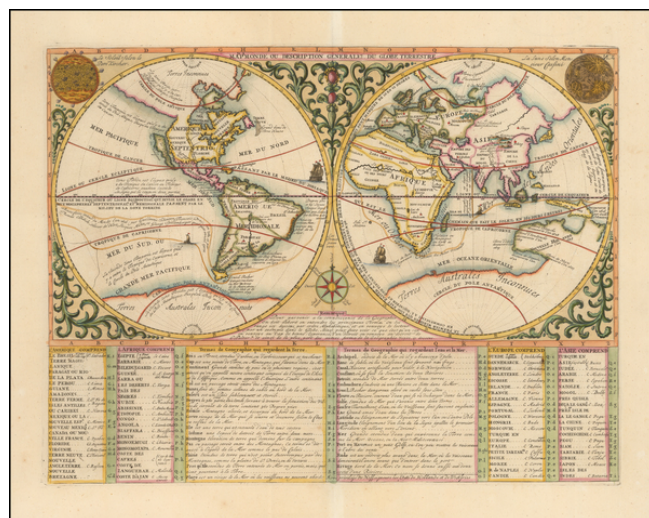

## Mapmonde ou Description Genrale Du Globe Terrestre (Australia connected to Antarctica)

**Stock#:** 53867  
**Map Maker:** Chatelain  
**Date:** 1719  
**Place:** Amsterdam  
**Color:** Hand Colored  
**Condition:** VG+  
**Size:** 19 x 15 inches  
**Price:** \$750.00

#### ***An Unusual Treatment of Australia and the Unknown Southern Continent***

Decorative world map, showing California as an island, the tracks of several explorers around the world and Celestial images of the sun Kircher and the moon by Cassini.

The map features Terres Australes Inconnues (the unknown Southern Continent), which connects to Australia, with no sign of the coastline of New Zealand.

The key below the map identifies the capitals of a number of the major countries around the world, along with a key describing the geographical features of the land and sea. A finely engraved map from Chatelain's monumental 7 volume *Atlas Historique*, one of the most famous and prolific works of the early 18th century. Striking full color example.