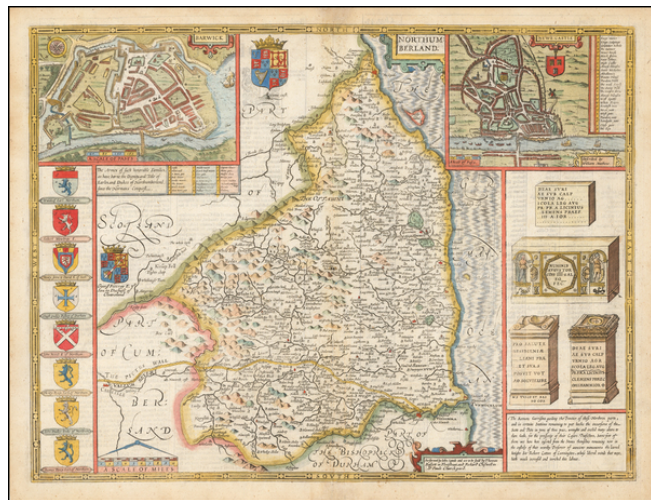

## Northumberland

**Stock#:** 53778mp2  
**Map Maker:** Speed  
**Date:** 1676  
**Place:** London  
**Color:** Hand Colored  
**Condition:** VG  
**Size:** 20 x 15 inches  
**Price:** \$ 750.00

### Description:

Attractive full color example of Speed's map of Northumberland, from the 1676 edition of Speed's *Theatre of Great Britain*.

Includes multiple coats of arms and large inset plans of the towns of Newcastle and Barwick, along with renderings of Roman Antiquities.

British historian John Speed is perhaps the most famous English mapmaker of the seventeenth century. His reputation rests on two great books: *The Theatre of the Empire of Great Britaine*, produced initially in 1611-1612 and *A Prospect of the Most Famous Parts of the World*, published in 1627, the first general atlas of the world to be created in England.