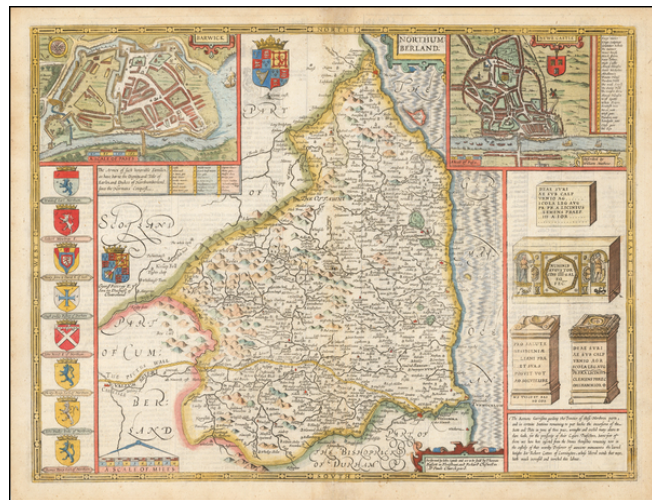

Barry Lawrence Ruderman Antique Maps Inc.

7407 La Jolla Boulevard
La Jolla, CA 92037

www.raremaps.com

(858) 551-8500
blr@raremaps.com

Northumberland

Stock#: 53778mp2
Map Maker: Speed
Date: 1676
Place: London
Color: Hand Colored
Condition: VG
Size: 20 x 15 inches
Price: \$975.00

Description:

Attractive full color example of Speed's map of Northumberland, from the 1676 edition of Speed's *Theatre of Great Britain*.

Includes multiple coats of arms and large inset plans of the towns of Newcastle and Barwick, along with renderings of Roman Antiquities.

British historian John Speed is perhaps the most famous English mapmaker of the seventeenth century. His reputation rests on two great books: *The Theatre of the Empire of Great Britaine*, produced initially in 1611-1612 and *A Prospect of the Most Famous Parts of the World*, published in 1627, the first general atlas of the world to be created in England.