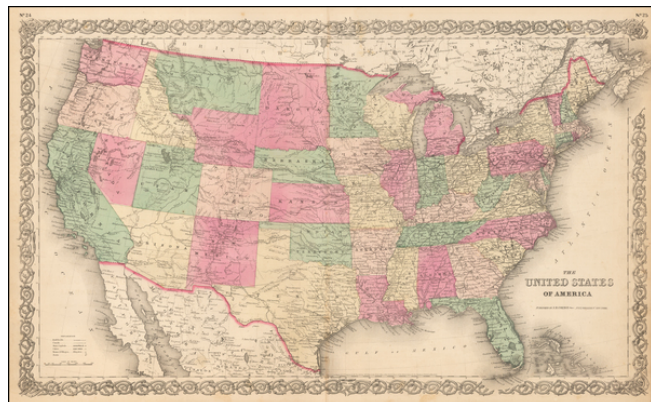

Barry Lawrence Ruderman Antique Maps Inc.

7407 La Jolla Boulevard
La Jolla, CA 92037

www.raremaps.com

(858) 551-8500
blr@raremaps.com

The United States of America [Wyoming attached to Dakota]

Stock#: 53757
Map Maker: Colton
Date: 1865
Place: New York
Color: Hand Colored
Condition: VG
Size: 26 x 16 inches
Price: \$345.00

Description:

Rare edition of Colton's map of the United States.

The most notable feature is that the map pre-dates the formation of Wyoming, with the area which would become Wyoming attached to Dakota, but unnamed.

Includes a curious truncated Nevada, oversized Utah, and Las Vegas in Arizona.

Nice early detail, including towns, roads, railroads, exploration routes, etc. US Mail Route, Kearny's Route, Marcy's Route, Fremont, Pony Express and many others also shown.