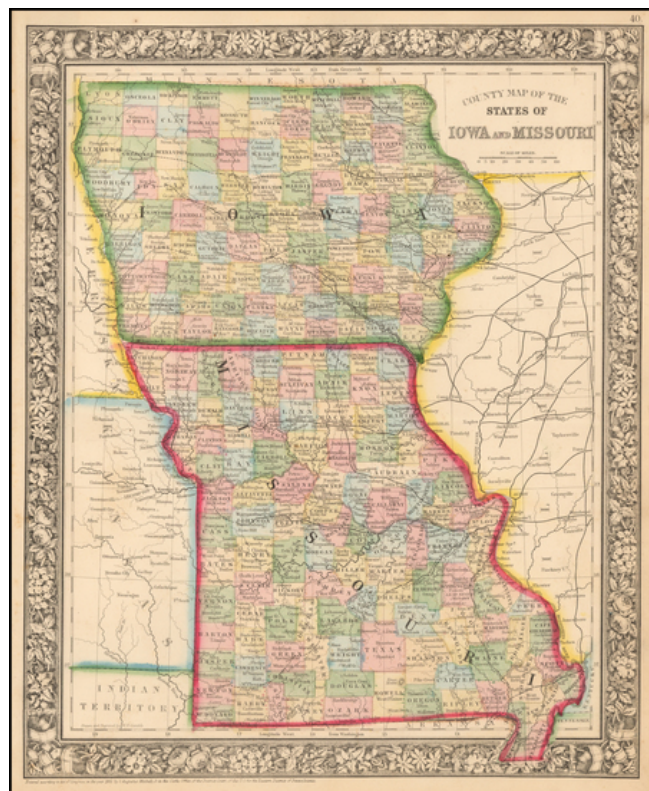

Barry Lawrence Ruderman Antique Maps Inc.

7407 La Jolla Boulevard
La Jolla, CA 92037

www.raremaps.com

(858) 551-8500
blr@raremaps.com

County Map of the States of Iowa and Missouri

Stock#: 53736
Map Maker: Mitchell Jr.
Date: 1865
Place: Philadelphia
Color: Hand Colored
Condition: VG+
Size: 15 x 12 inches
Price: \$45.00

Description:

Attractive map, colored by counties. Shows towns, roads, railroads, rivers, etc.

Detailed Condition: