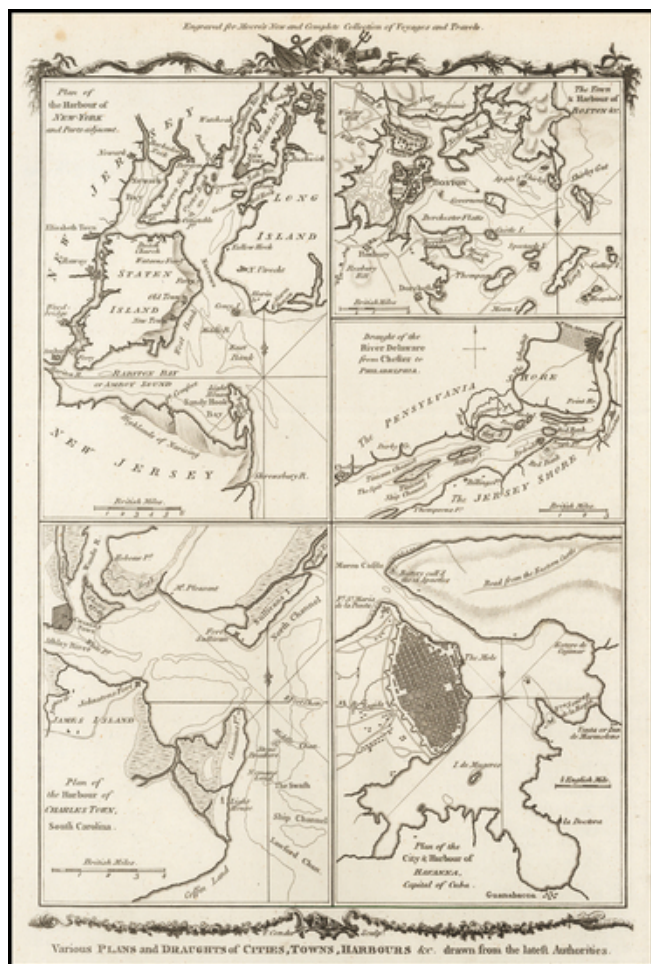

Barry Lawrence Ruderman Antique Maps Inc.

7407 La Jolla Boulevard
La Jolla, CA 92037

www.raremaps.com

(858) 551-8500
blr@raremaps.com

Various Plans and Draughts of Cities, Towns, Harbours &c . . . [New York, Boston, Charleston, Delaware River to Philadelphia & Havana]

Stock#: 53708
Map Maker: Conder
Date: 1779
Place: London
Color: Uncolored
Condition: VG+
Size: 12 x 8 inches
Price: \$345.00

Description:

Detailed set of Revolutionary War era harbor plans, based upon larger maps of the period, including New York, Boston, Charleston and Philadelphia.