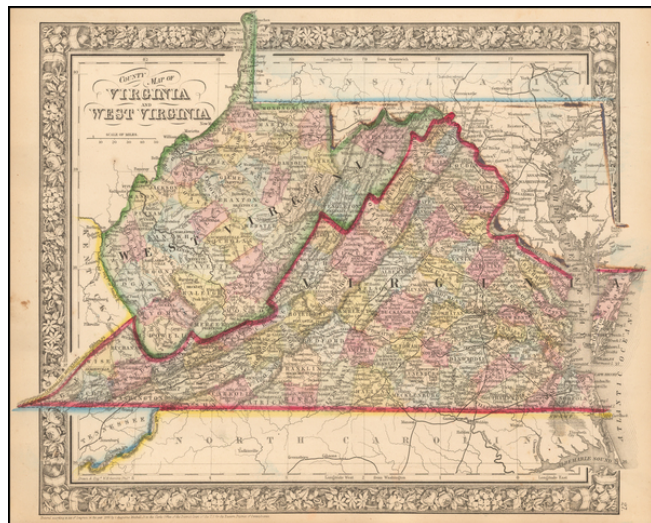

Barry Lawrence Ruderman Antique Maps Inc.

7407 La Jolla Boulevard
La Jolla, CA 92037

www.raremaps.com

(858) 551-8500
blr@raremaps.com

County Map of Virginia and West Virginia

Stock#: 53684
Map Maker: Mitchell Jr.
Date: 1880
Place: Philadelphia
Color: Hand Colored
Condition: VG+
Size: 14 x 11 inches
Price: SOLD

Description:

Detailed map of Virginia and West Virginia, hand colored by county, showing towns, roads, railroads, rivers, mountains, forts, etc.

All counties except Mingo, Lincoln, Summers, Mineral, and Grant are shown in West Virginia.