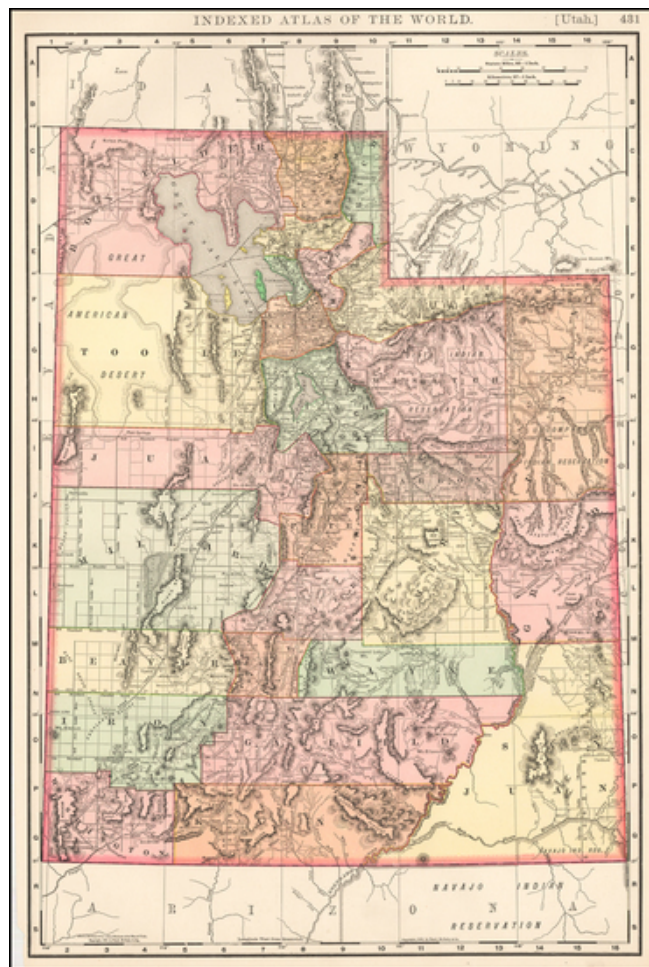

Barry Lawrence Ruderman Antique Maps Inc.

7407 La Jolla Boulevard
La Jolla, CA 92037

www.raremaps.com

(858) 551-8500
blr@raremaps.com

Utah

Stock#: 53682
Map Maker: Rand McNally & Company
Date: 1888
Place: Chicago
Color:
Condition: VG+
Size: 20 x 13 inches
Price: SOLD

Description:

Detailed map showing railroads, towns, cities mountain ranges.

Detailed Condition:

Drawer Ref: Rand McNally
(Misc. 4)

Stock#: 53682