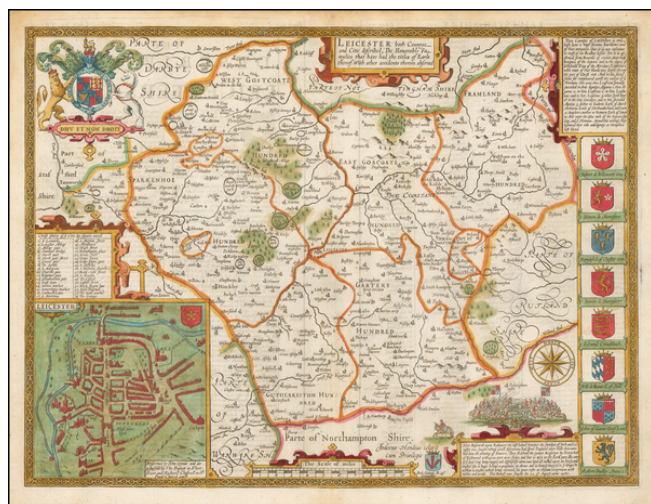

Barry Lawrence Ruderman Antique Maps Inc.

7407 La Jolla Boulevard
La Jolla, CA 92037

www.raremaps.com

(858) 551-8500
blr@raremaps.com

Leicester both Countye and Citie described, The Honorable Families that have had the titles of Earle thereof, With other accidents therein observed.

Stock#: 53681mp2
Map Maker: Speed
Date: 1676
Place: London
Color: Hand Colored
Condition: VG
Size: 20 x 15 inches
Price: \$695.00

Description:

A nice example of this decorative double-page engraved county map of Leicester by John Speed. Includes insets of Leicester, eight coats of arms, plus a large English coat of arms, battle scenes, etc.