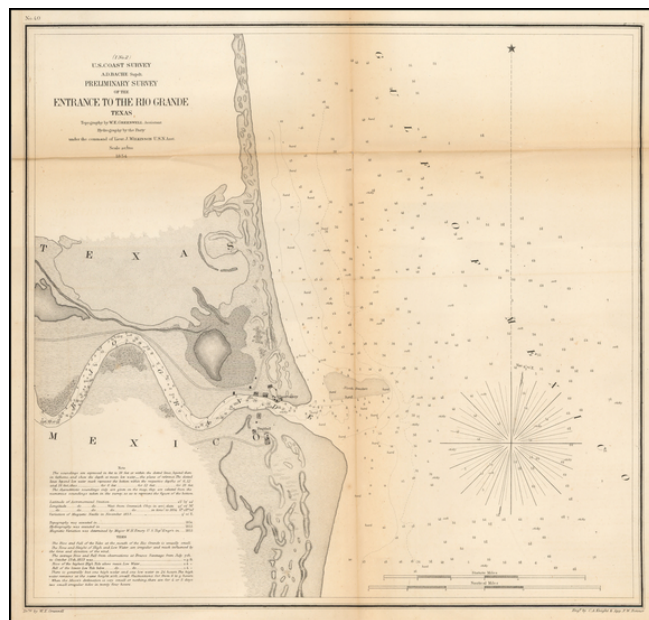

**Barry Lawrence Ruderman
Antique Maps Inc.**

7407 La Jolla Boulevard
La Jolla, CA 92037

www.raremaps.com

(858) 551-8500
blr@raremaps.com

Preliminary Survey of the Entrance to the Rio Grande Texas . . . 1854

Stock#: 53648
Map Maker: United States Coast Survey
Date: 1854
Place: Washington
Color: Uncolored
Condition: VG
Size: 14.5 x 13.5 inches
Price: \$175.00

Description:

An early Sea Chart of the Mouth of the Rio Grande River

One of the earliest obtainable charts of the region around the mouth of the Rio Grande River.

Shows Bagdad, the observatory and a number of geographical details, soundings, etc.

Includes tidal and other information.