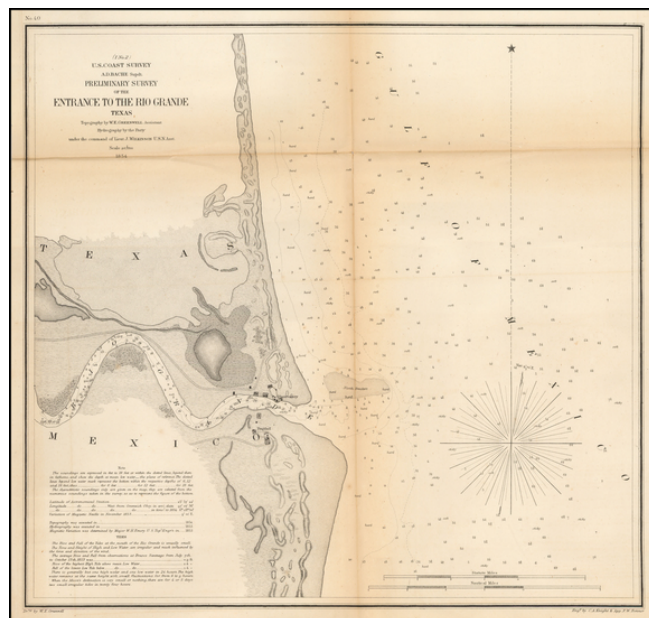

**Barry Lawrence Ruderman
Antique Maps Inc.**

7407 La Jolla Boulevard
La Jolla, CA 92037

www.raremaps.com

(858) 551-8500
blr@raremaps.com

Preliminary Survey of the Entrance to the Rio Grande Texas . . . 1854

Stock#: 53648
Map Maker: United States Coast Survey
Date: 1854
Place: Washington
Color: Uncolored
Condition: VG
Size: 14.5 x 13.5 inches
Price: \$175.00

Description:

An early Sea Chart of the Mouth of the Rio Grande River

One of the earliest obtainable charts of the region around the mouth of the Rio Grande River.

Shows Bagdad, the observatory and a number of geographical details, soundings, etc.

Includes tidal and other information.