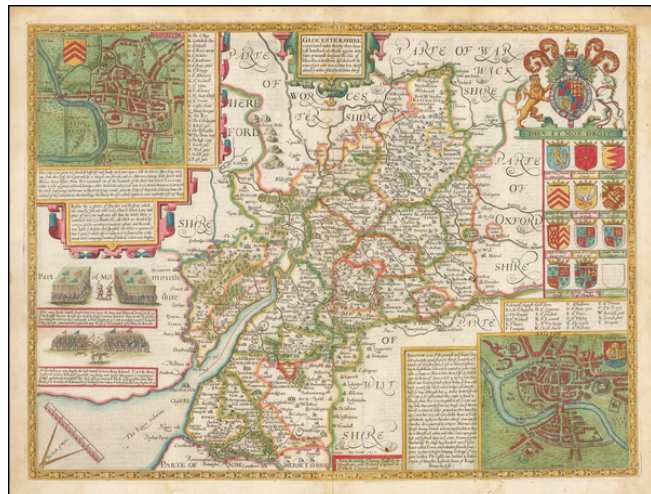

Barry Lawrence Ruderman Antique Maps Inc.

7407 La Jolla Boulevard
La Jolla, CA 92037

www.raremaps.com

(858) 551-8500
blr@raremaps.com

Glocestershire contrived into thirty three severall hundreds & those againe into foure principall devisions The Citie of Glocester & Bristowe discribed with the armes of such noble men as have been dignified with ye titlles of Earles & Dukes therof

Stock#: 53599mp2
Map Maker: Speed
Date: 1676
Place: London
Color: Hand Colored
Condition: VG
Size: 20 x 15 inches
Price: \$ 975.00

Description:

Attractive full color example of Speed's map of Gloucester, from the 1676 edition of Speed's *Theatre of Great Britain*.

Includes multiple coats of arms and a large inset plan of the town of Gloucester and Bristow.

At the left, two ancient battles are described and illustrated.

British historian John Speed is perhaps the most famous English mapmaker of the seventeenth century. His reputation rests on two great books: *The Theatre of the Empire of Great Britaine*, produced initially in 1611-1612 and *A Prospect of the Most Famous Parts of the World*, published in 1627, the first general atlas of the world to be created in England.