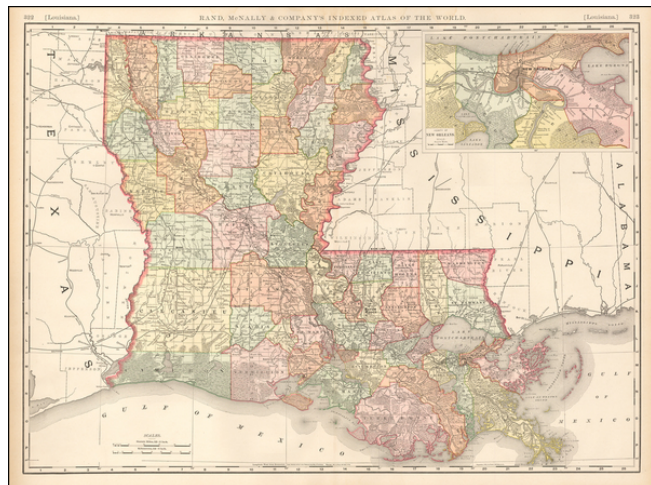

Barry Lawrence Ruderman Antique Maps Inc.

7407 La Jolla Boulevard
La Jolla, CA 92037

www.raremaps.com

(858) 551-8500
blr@raremaps.com

Louisiana

Stock#: 53597
Map Maker: Rand McNally & Company
Date: 1898
Place: Chicago
Color: Color
Condition: VG
Size: 26 x 19 inches
Price: SOLD

Description:

Highly detailed map of Louisiana showing Parishes, towns, railroads, lakes, etc.

Detailed Condition:

Minor staining above border.