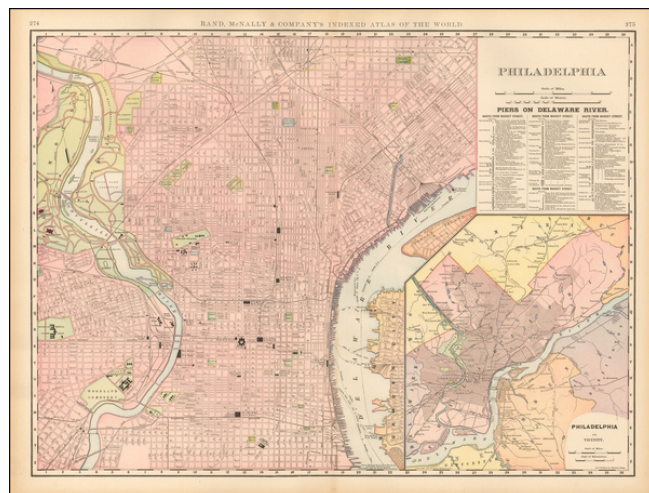

Barry Lawrence Ruderman Antique Maps Inc.

7407 La Jolla Boulevard
La Jolla, CA 92037

www.raremaps.com

(858) 551-8500
blr@raremaps.com

Philadelphia and Vicinity

Stock#: 53526
Map Maker: Rand & McNally
Date: 1895
Place: Chicago
Color: Color
Condition: VG
Size: 26 x 19 inches
Price: \$55.00

Description:

Highly detailed map of Philadelphia, extending west of the Schuylkill River.

Shows roads, streets, buildings, piers, ferry's, railroads and depots, colleges, reservoirs, etc.

Beautiful large format with inset of Philadelphia and neighboring counties.