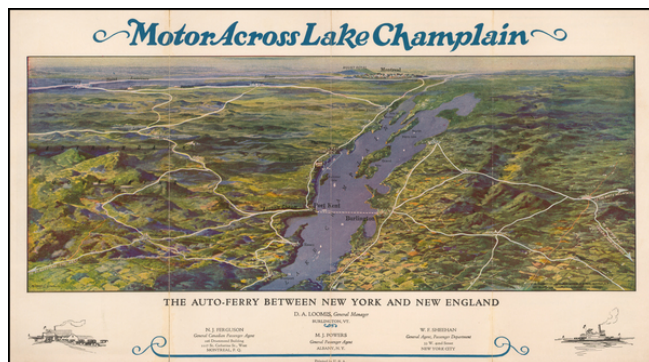

Barry Lawrence Ruderman Antique Maps Inc.

7407 La Jolla Boulevard
La Jolla, CA 92037

www.raremaps.com

(858) 551-8500
blr@raremaps.com

Motor Across Lake Champlain

Stock#: 53511
Map Maker: Champlain Transportation Co.
Date: 1932
Place: Buffalo, NY
Color: Color
Condition: VG
Size: 15 x 8.5 inches
Price: \$ 125.00

Description:

Birdseye view of Lake Champlain, with pictorial covers and time table on verso.

Promotional item for the Auto Ferry between New York and New England, the direct "Ausable Chasm Route."

Detailed Condition: