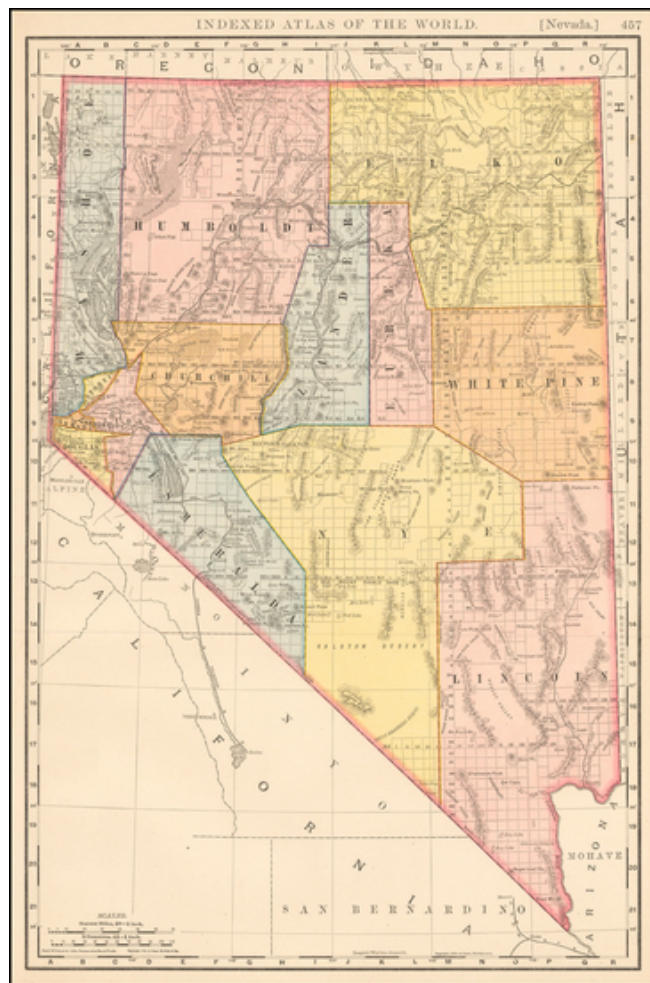

## Nevada

**Stock#:** 53422  
**Map Maker:** Rand McNally & Company  
**Date:** 1899  
**Place:** Chicago  
**Color:** Hand Colored  
**Condition:** VG+  
**Size:** 19 x 13 inches  
**Price:** \$45.00

### Description:

Large format detailed map showing towns, rivers, railroads, mountains, lakes, etc. Beautifully colored with many statistics.

From Rand Mc Nally & Sons Business Atlas.