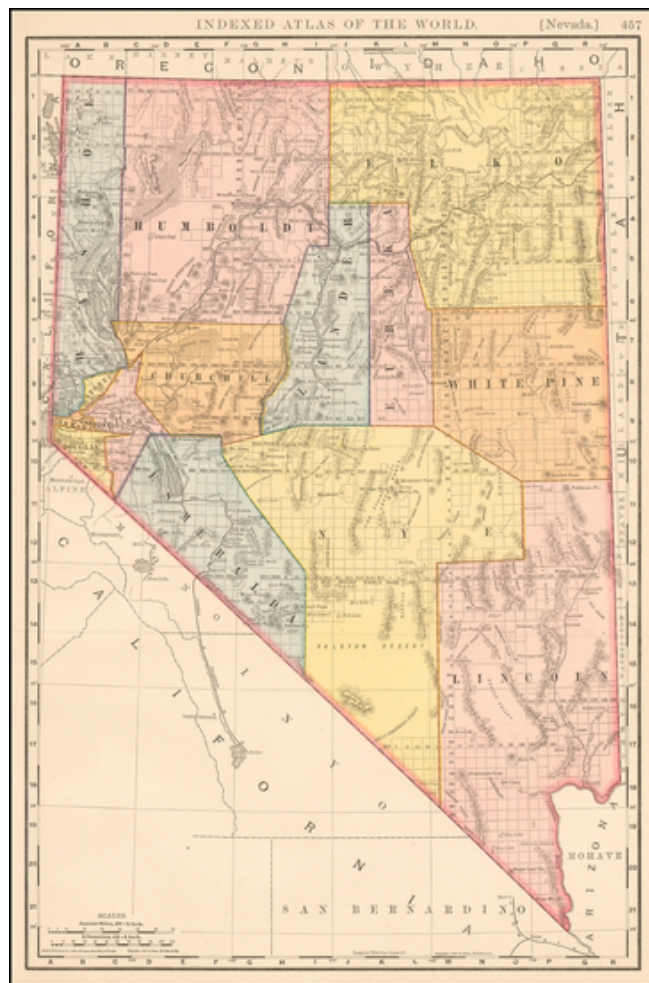

## Nevada

**Stock#:** 53422  
**Map Maker:** Rand McNally & Company  
**Date:** 1899  
**Place:** Chicago  
**Color:** Hand Colored  
**Condition:** VG+  
**Size:** 13 x 19 inches  
**Price:** \$125.00

### Description:

Large format detailed map of Nevada, showing towns, rivers, railroads, mountains, lakes, etc.

Beautifully colored with many statistics.

From *Rand Mc Nally & Co's Business Atlas*.