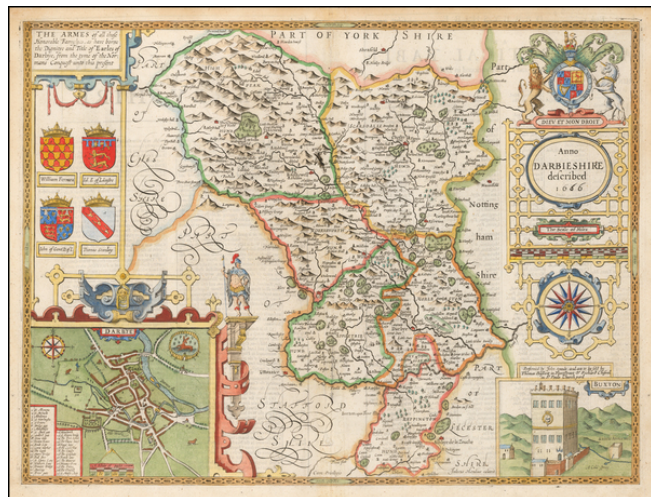

Barry Lawrence Ruderman Antique Maps Inc.

7407 La Jolla Boulevard
La Jolla, CA 92037

www.raremaps.com

(858) 551-8500
blr@raremaps.com

Darbieshire Described 1666

Stock#: 53335mp2
Map Maker: Speed
Date: 1676
Place: London
Color: Hand Colored
Condition: VG
Size: 20 x 14.75 inches
Price: \$ 975.00

Description:

Decorative map of Darbyshire, from the 1676 edition of Speed's *Theatre of Great Britain*.

Includes a view of Buxton, a plan of Darby and the coats of arms of 4 noble families.

Detailed Condition:

Minor show through, as usual.