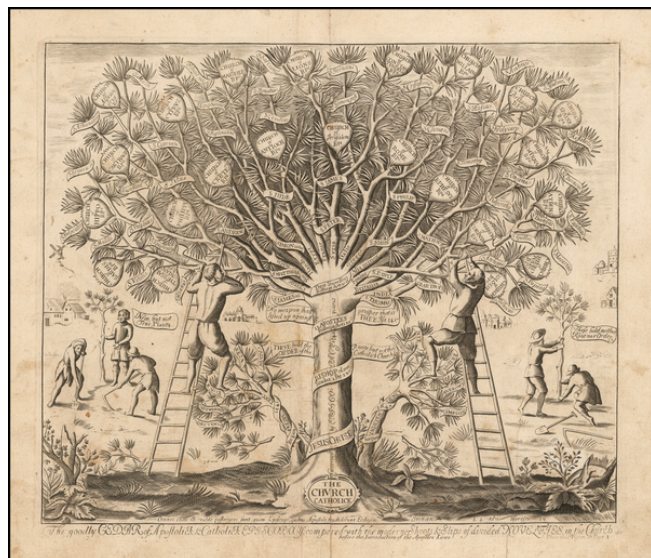

## The goodly Cedar of Apostolick & Catholick Episcopacy, compared with the moderne Shoots of divided Novelties in the Church before the Introduction of the Apostles Lives .

• •

**Stock#:** 53318  
**Map Maker:** Anonymous  
**Date:** 1675  
**Place:** London  
**Color:** Uncolored  
**Condition:** VG  
**Size:** 11 x 13 inches  
**Price:** \$475.00

### Description:

Rare early allegorical print, published in London.

The view has been attributed to Wencaslaus Hollar.

A cedar tree representing the traditional episcopal church, inscribed on the trunk 'The Church Catholick', with two smaller shoots from the trunk labelled 'Presbytery' and 'Independency'; two men on ladders cutting away branches; to the side, two smaller trees being tended by various figures, with the inscriptions 'New, but not True, Plants' and 'These hold neither Root nor Order'.