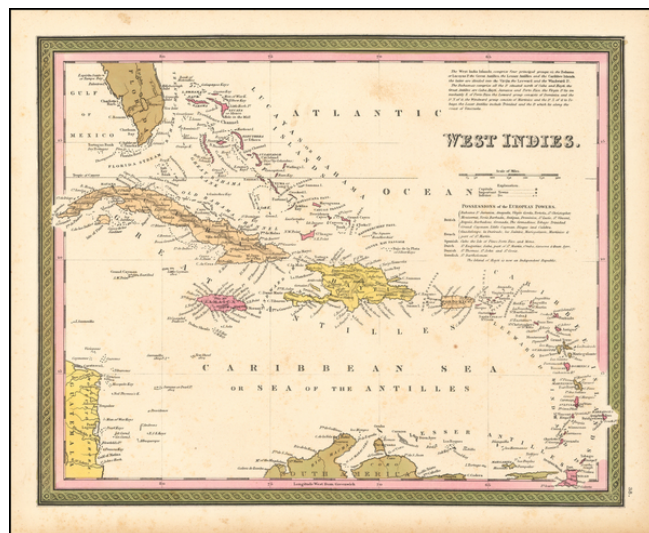

Barry Lawrence Ruderman Antique Maps Inc.

7407 La Jolla Boulevard
La Jolla, CA 92037

www.raremaps.com

(858) 551-8500
blr@raremaps.com

West Indies

Stock#: 53308
Map Maker: Mitchell
Date: 1846
Place: Philadelphia
Color: Hand Colored
Condition: VG
Size: 15 x 12 inches
Price: SOLD

Description:

Nice example of Mitchell's map of the West Indies from an early edition of Mitchell's *New Universal Atlas*.

Detailed Condition:

Minor foxing.