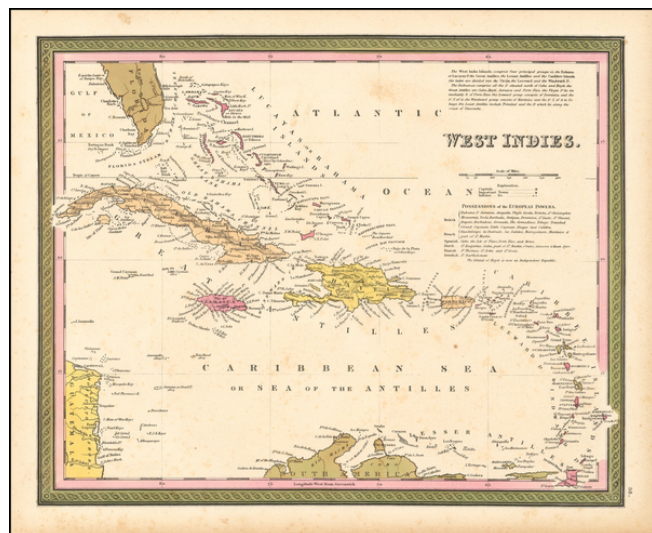

Barry Lawrence Ruderman Antique Maps Inc.

7407 La Jolla Boulevard
La Jolla, CA 92037

www.raremaps.com

(858) 551-8500
blr@raremaps.com

West Indies

Stock#: 53308
Map Maker: Mitchell
Date: 1846
Place: Philadelphia
Color: Hand Colored
Condition: VG
Size: 15 x 12 inches
Price: \$165.00

Description:

Nice example of Mitchell's map of the West Indies from an early edition of Mitchell's *New Universal Atlas*.

Detailed Condition:

Minor foxing.