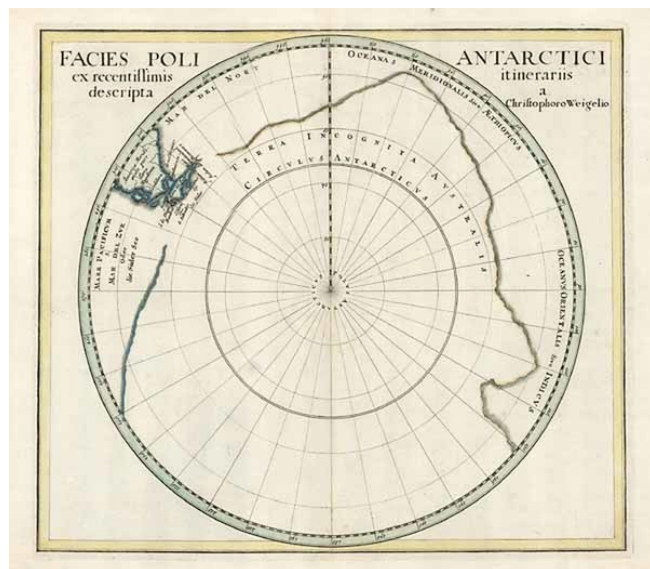

## Facies Poli Antartici ex recentissimis itinerariis descripta...

**Stock#:** 5329  
**Map Maker:** Weigel  
**Date:** 1720  
**Place:** Nuremberg  
**Color:** Hand Colored  
**Condition:** VG+  
**Size:** 14 x 12 inches  
**Price:** SOLD

### Description:

Interesting and nearly completely conjectural map of the South Pole from Davide Kohler's *Descriptio Orbis Antiqui*...published by Weigel in 1720. The map shows the prevailing belief in a massive southern hemisphere, which extended to just south of the Straits of Magellan and Le Maire, both of which are shown on the map. An interesting retrospective projection.