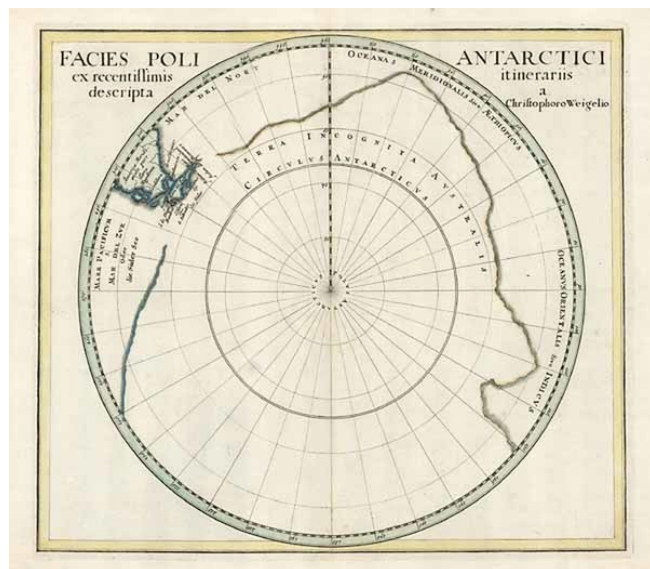

Barry Lawrence Ruderman Antique Maps Inc.

7407 La Jolla Boulevard
La Jolla, CA 92037

www.raremaps.com

(858) 551-8500
blr@raremaps.com

Facies Poli Antartici ex recentissimis itinerariis descripta...

Stock#: 5329
Map Maker: Weigel
Date: 1720
Place: Nuremberg
Color: Hand Colored
Condition: VG+
Size: 14 x 12 inches
Price: SOLD

Description:

Interesting and nearly completely conjectural map of the South Pole from Davide Kohler's *Descriptio Orbis Antiqui*...published by Weigel in 1720. The map shows the prevailing belief in a massive southern hemisphere, which extended to just south of the Straits of Magellan and Le Maire, both of which are shown on the map. An interesting retrospective projection.