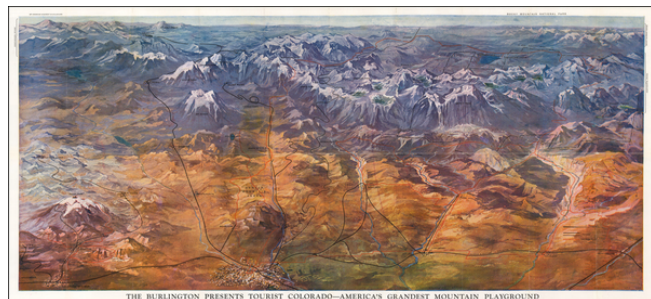

Stock#: 53284
Map Maker: Poole Brothers
Date: 1922
Place: Chicago
Color: Color
Condition: VG
Size: 37.5 x 17 inches
Price: SOLD

Description:

A Striking View of The Colorado Rockies

Panoramic view of the Rocky Mountains looking to the west, from Denver, Colorado Springs and Fort Collins in the foreground to Leadville, Mt. Holy Cross, Granby and Mt. Richthofen in the distance.

The map shows the roads, rivers mountains and a number of glaciers, which are prominently located with green coloring.

The view is quite rare. We locate only the record of the deposit of the view with the copyright office.