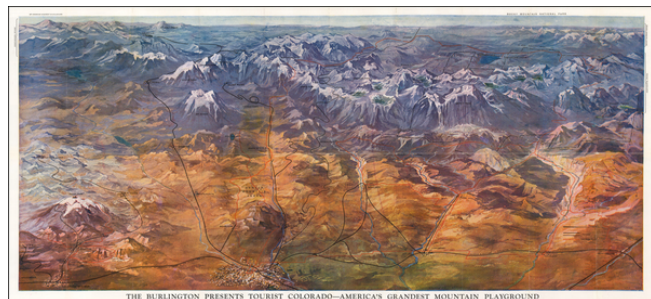

**Stock#:** 53284  
**Map Maker:** Poole Brothers  
**Date:** 1922  
**Place:** Chicago  
**Color:** Color  
**Condition:** VG  
**Size:** 37.5 x 17 inches  
**Price:** SOLD

**Description:**

***A Striking View of The Colorado Rockies***

Panoramic view of the Rocky Mountains looking to the west, from Denver, Colorado Springs and Fort Collins in the foreground to Leadville, Mt. Holy Cross, Granby and Mt. Richthofen in the distance.

The map shows the roads, rivers mountains and a number of glaciers, which are prominently located with green coloring.