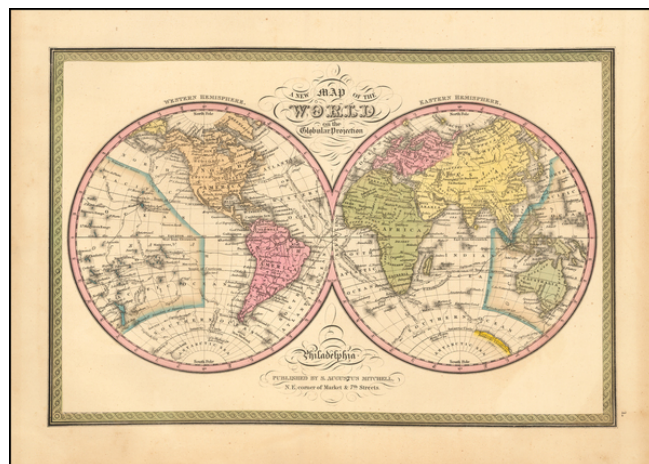

Barry Lawrence Ruderman Antique Maps Inc.

7407 La Jolla Boulevard
La Jolla, CA 92037

www.raremaps.com

(858) 551-8500
blr@raremaps.com

A New Map of the World on the Globular Projection ... 1847

Stock#: 53258
Map Maker: Mitchell
Date: 1850
Place: Philadelphia
Color: Hand Colored
Condition: VG+
Size: 14.5 x 9.5 inches
Price: \$195.00

Description:

Attractive double hemisphere map of the world with decorative borders. Attractive example with wide margins. The Antarctic regions are just now being discovered. Includes the routes of Captain Cook, Captain Gore and the United States Exploring Expedition.